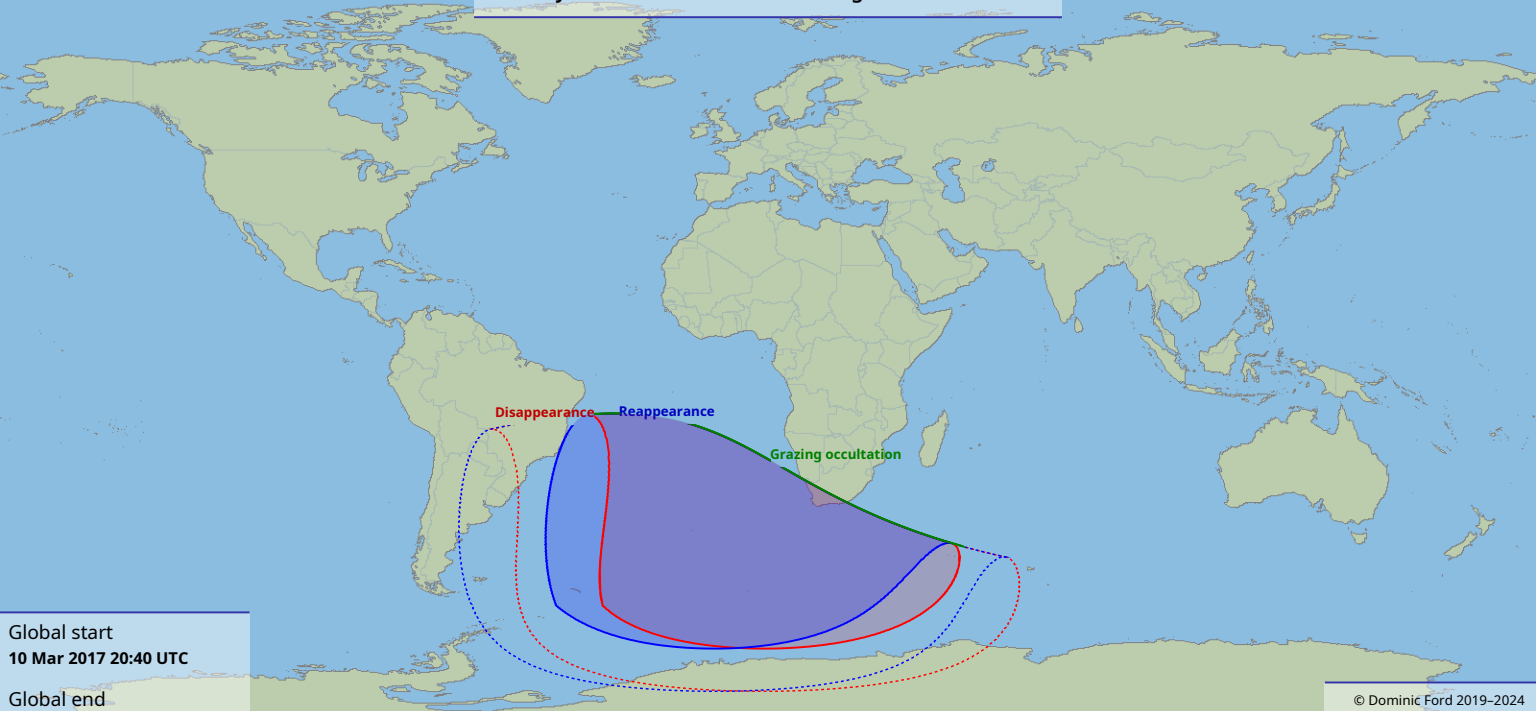

Visibility of the lunar occultation of Regulus on 10 Mar 2017

Global start
10 Mar 2017 20:40 UTC

Global end
11 Mar 2017 00:02 UTC