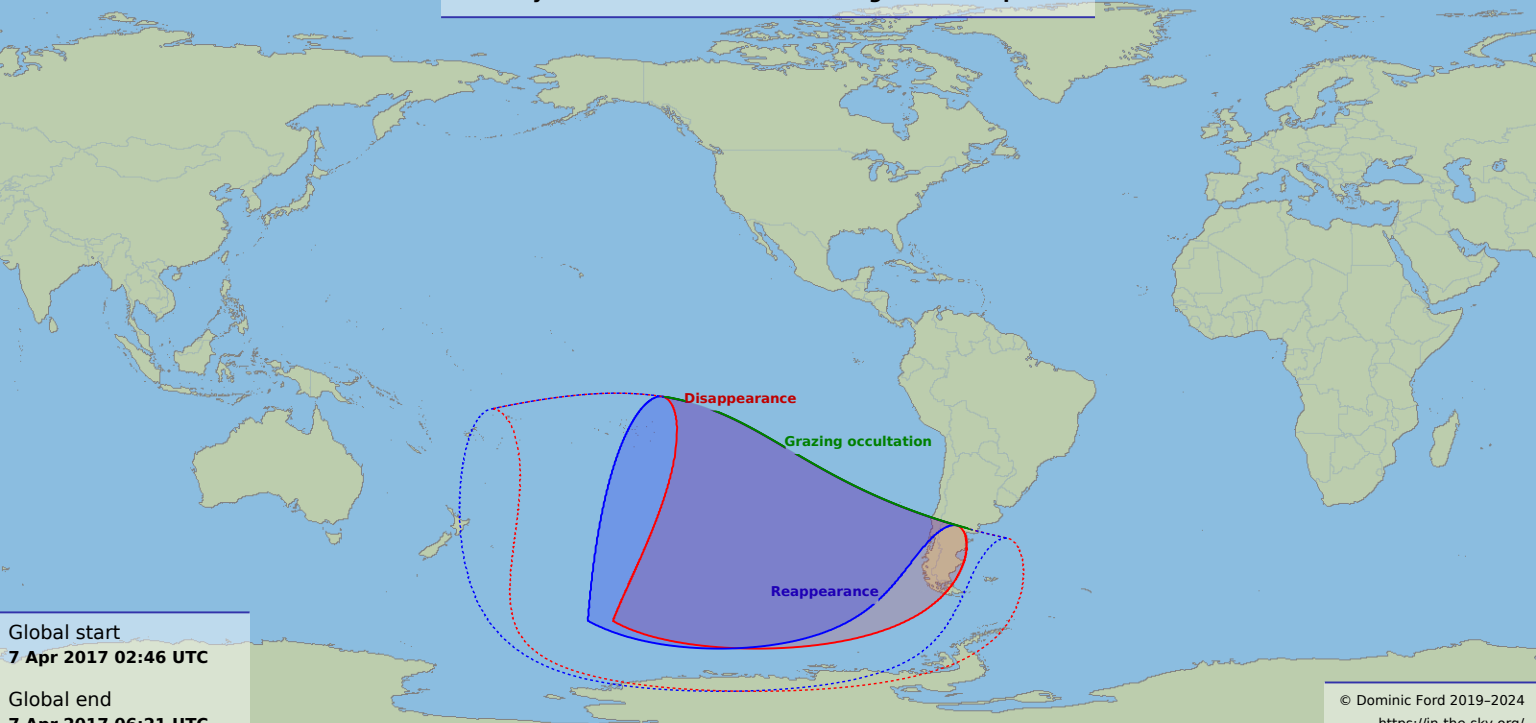

Visibility of the lunar occultation of Regulus on 7 Apr 2017

Global start
7 Apr 2017 02:46 UTC

Global end
7 Apr 2017 06:21 UTC