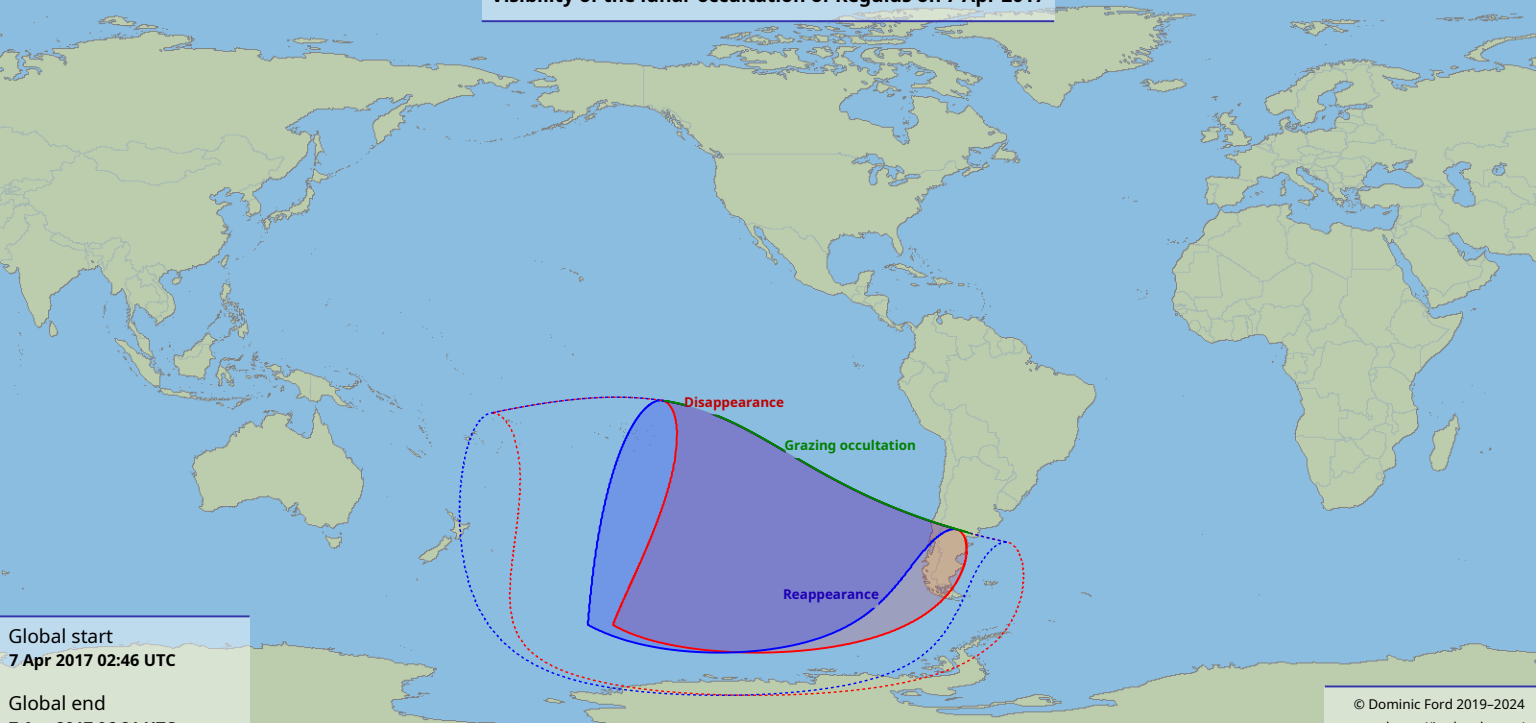

Visibility of the lunar occultation of Regulus on 7 Apr 2017

Global start
7 Apr 2017 02:46 UTC

Global end
7 Apr 2017 06:21 UTC