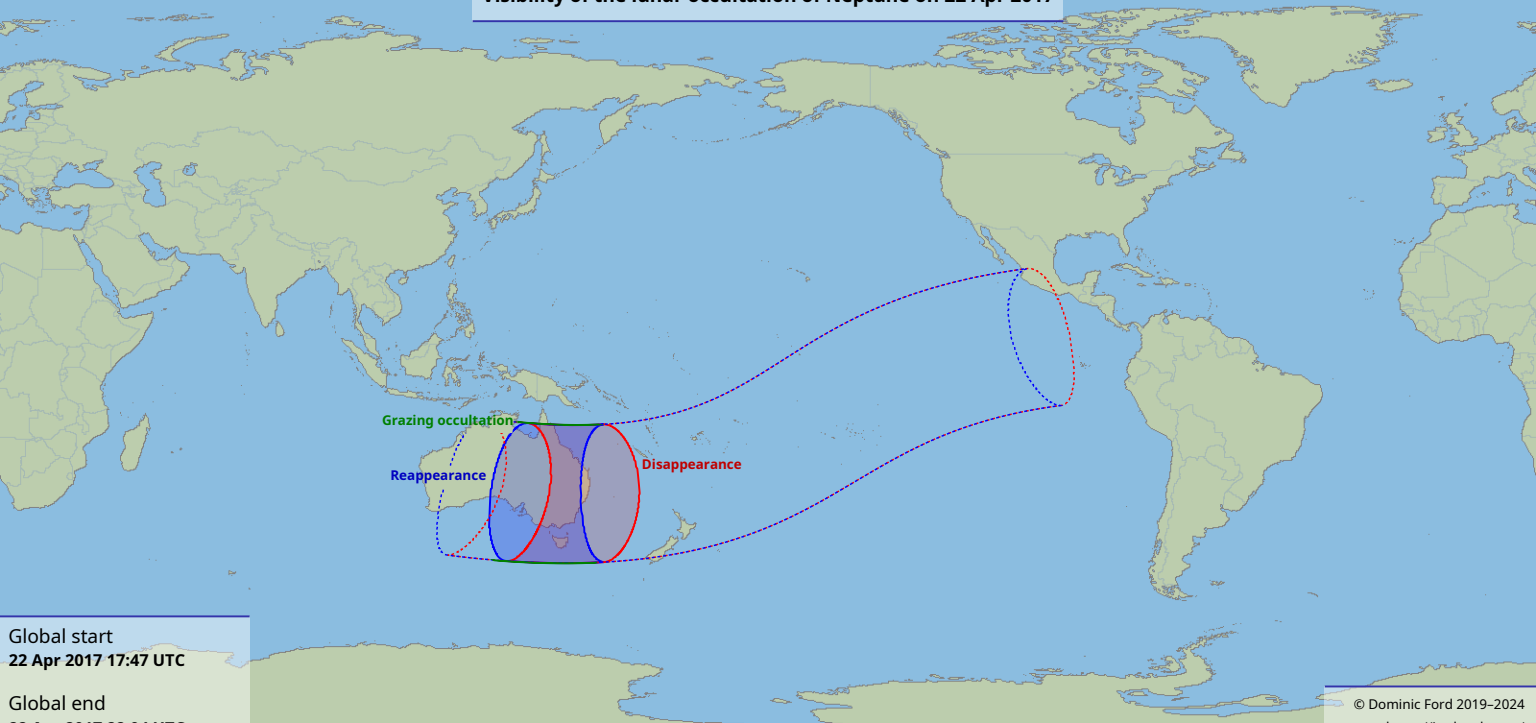

Visibility of the lunar occultation of Neptune on 22 Apr 2017

Grazing occultation

Reappearance

Disappearance

Global start
22 Apr 2017 17:47 UTC

Global end
22 Apr 2017 22:04 UTC