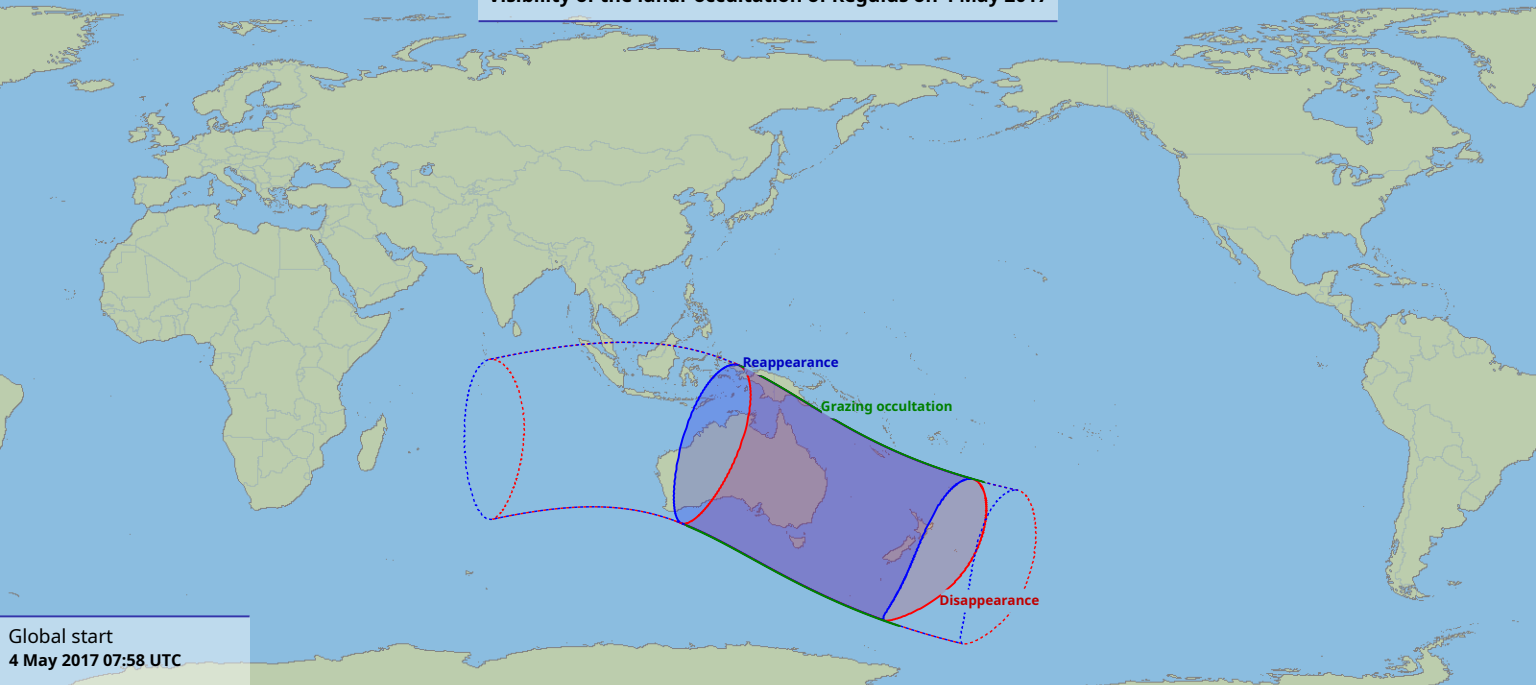

# Visibility of the lunar occultation of Regulus on 4 May 2017

Global start  
4 May 2017 07:58 UTC

Global end  
4 May 2017 11:58 UTC