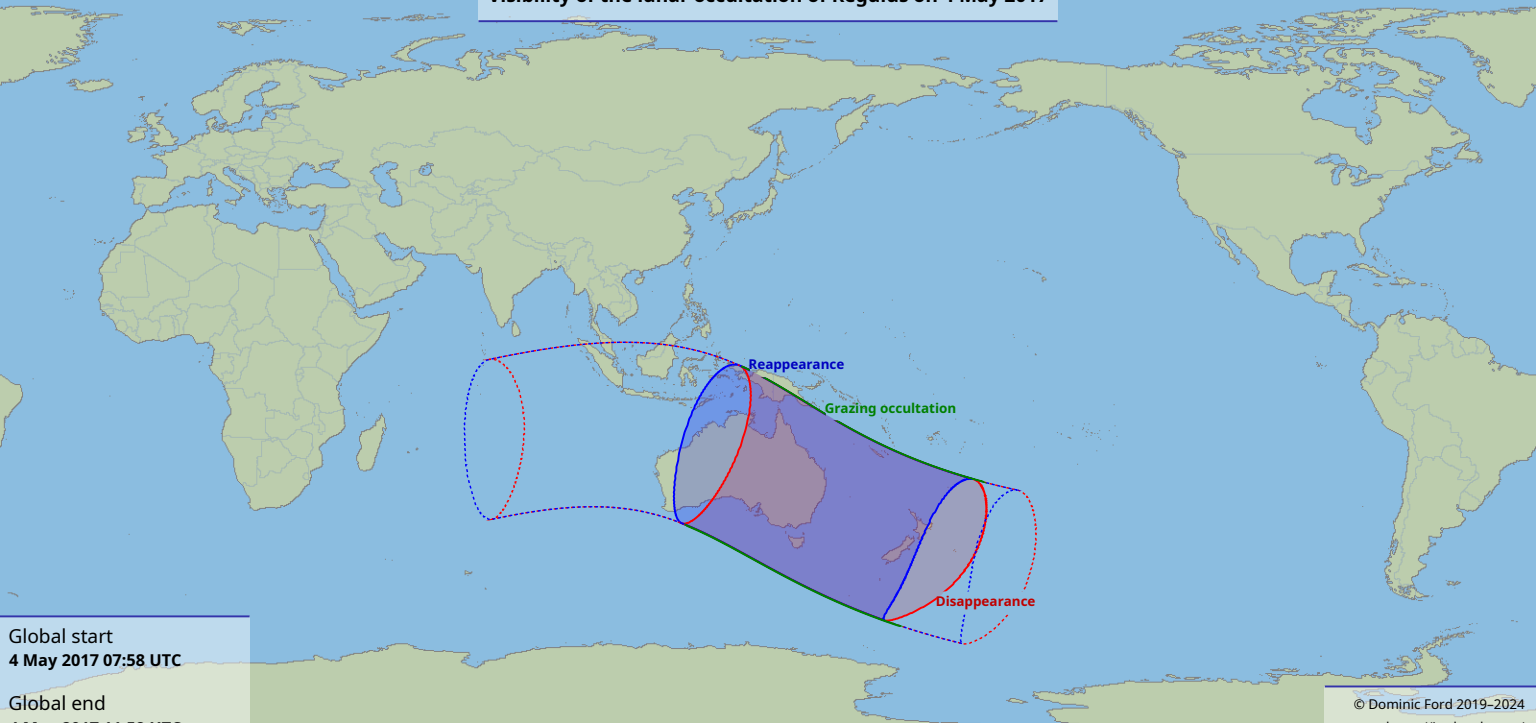

# Visibility of the lunar occultation of Regulus on 4 May 2017

Global start  
4 May 2017 07:58 UTC

Global end  
4 May 2017 11:58 UTC