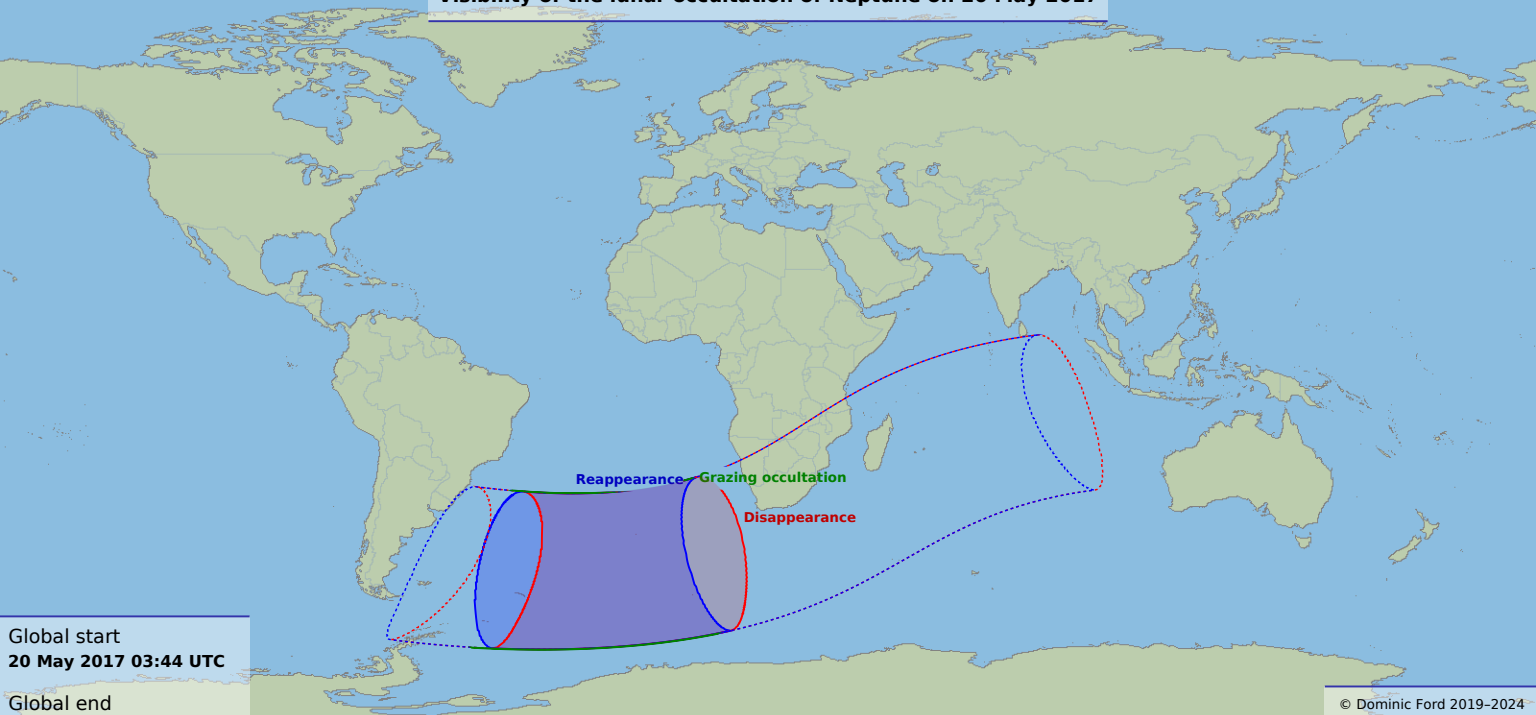

Visibility of the lunar occultation of Neptune on 20 May 2017

Global start
20 May 2017 03:44 UTC

Global end
20 May 2017 07:49 UTC