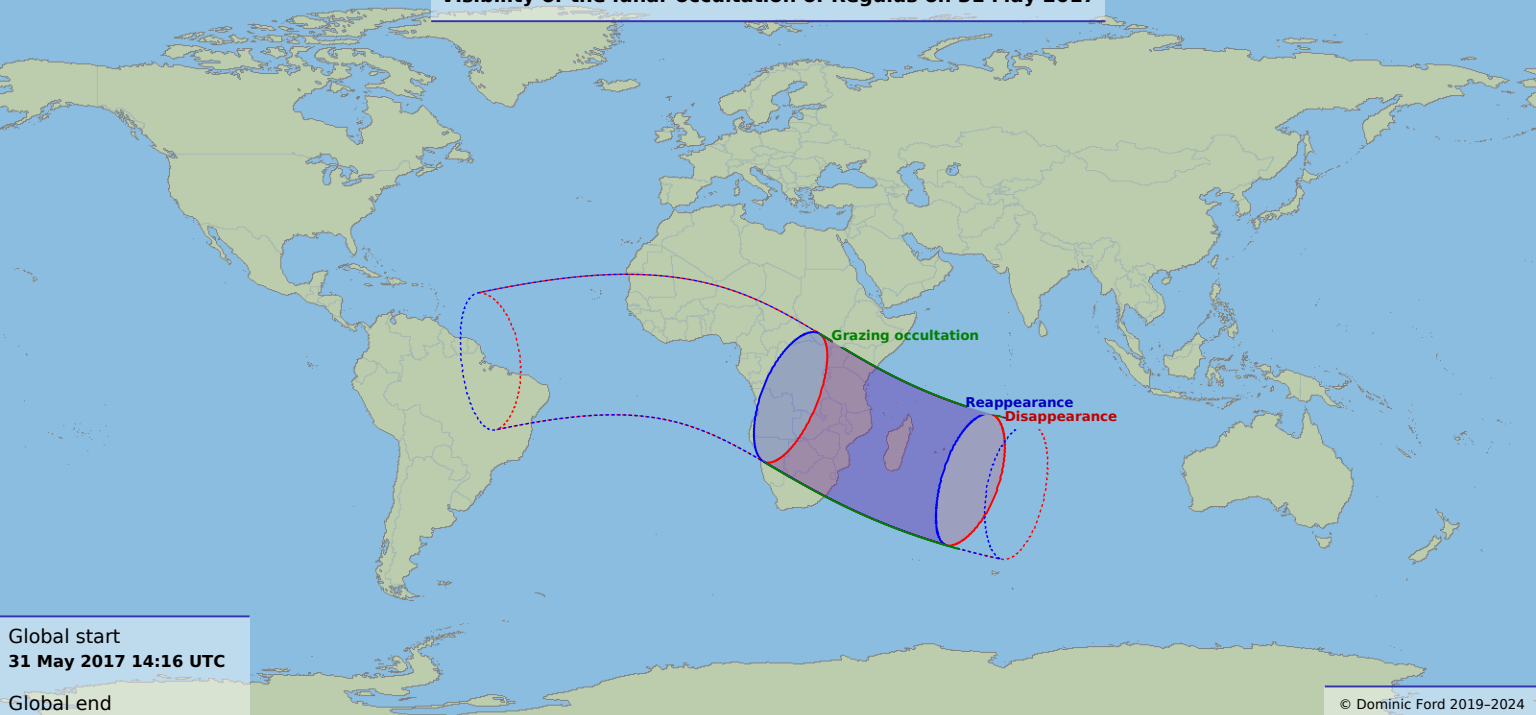

# Visibility of the lunar occultation of Regulus on 31 May 2017

Global start  
31 May 2017 14:16 UTC

Global end  
31 May 2017 18:33 UTC