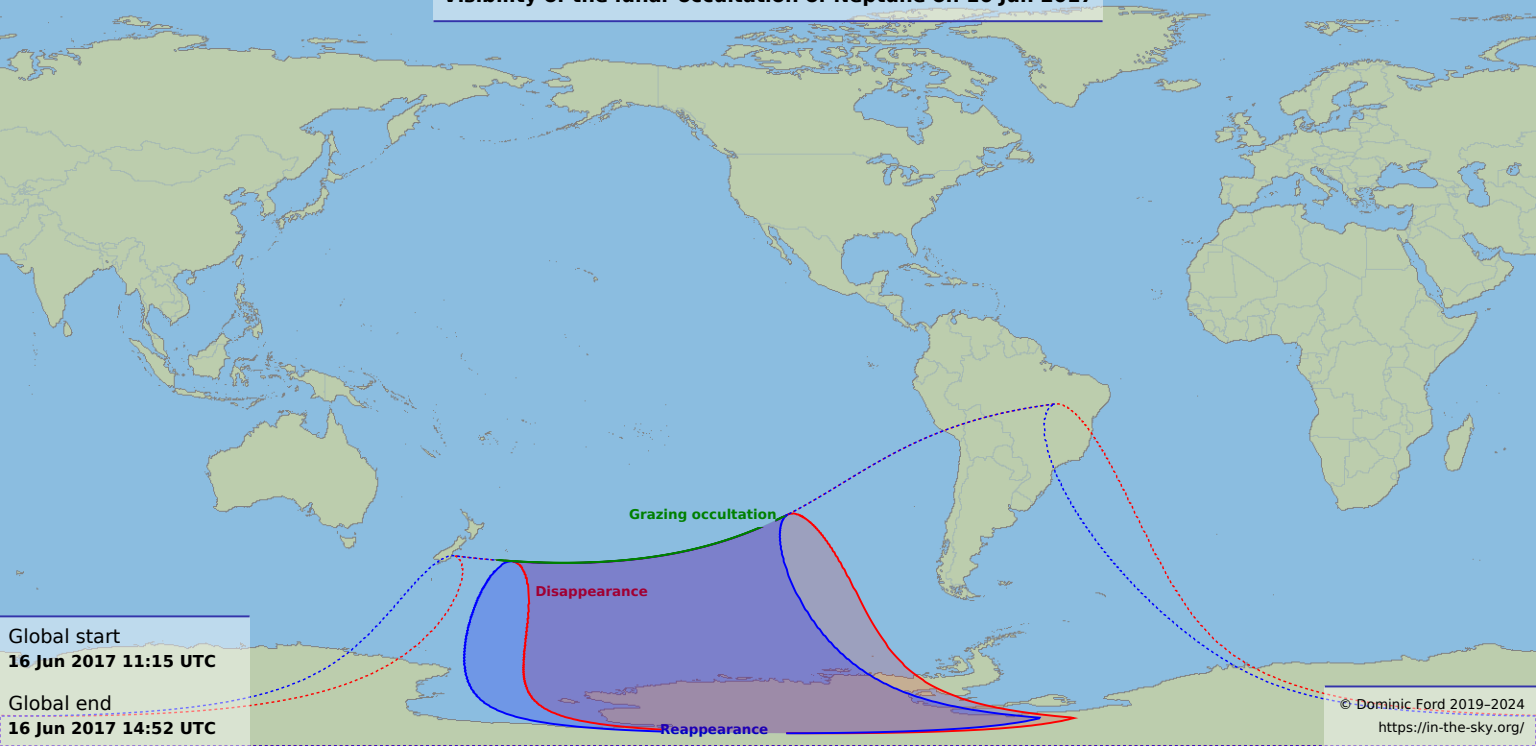

# Visibility of the lunar occultation of Neptune on 16 Jun 2017

Global start  
16 Jun 2017 11:15 UTC

Global end  
16 Jun 2017 14:52 UTC