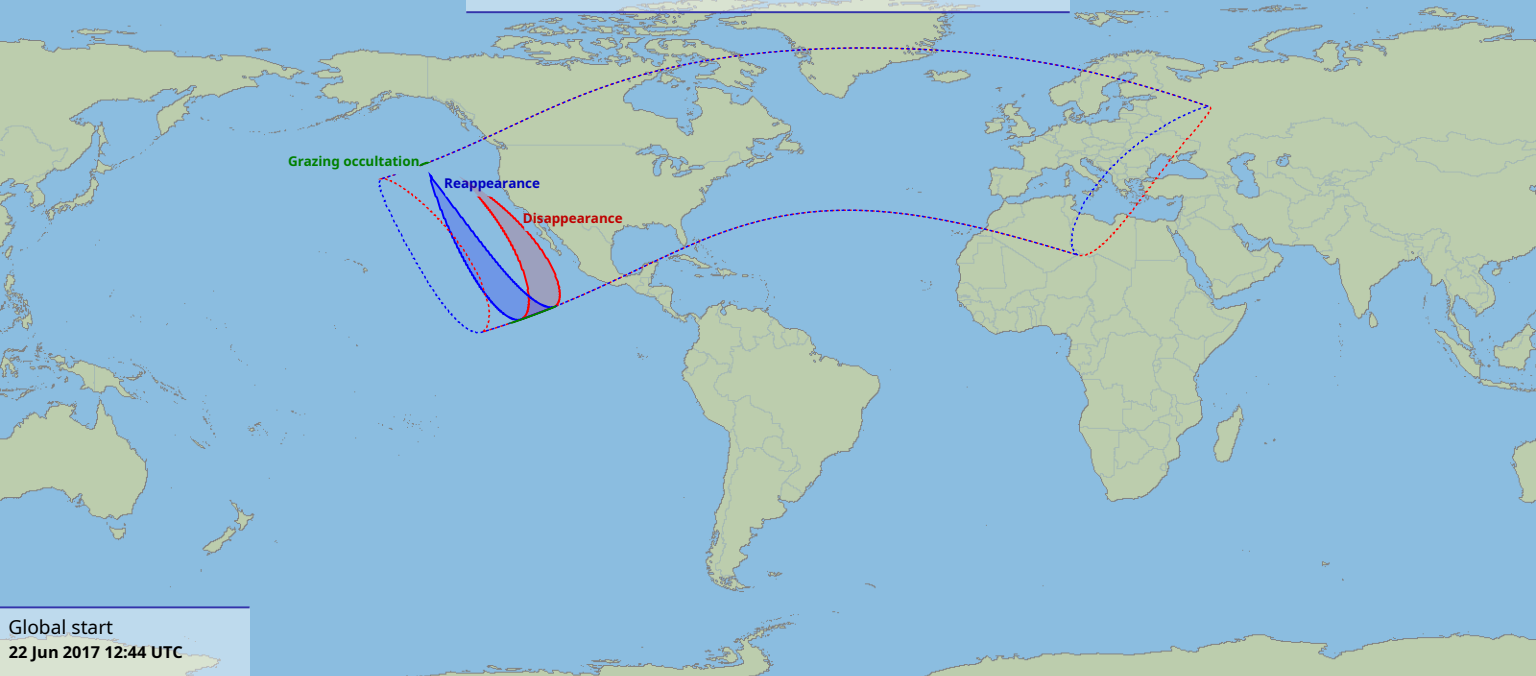

Visibility of the lunar occultation of Aldebaran on 22 Jun 2017

Global start
22 Jun 2017 12:44 UTC

Global end
22 Jun 2017 16:29 UTC