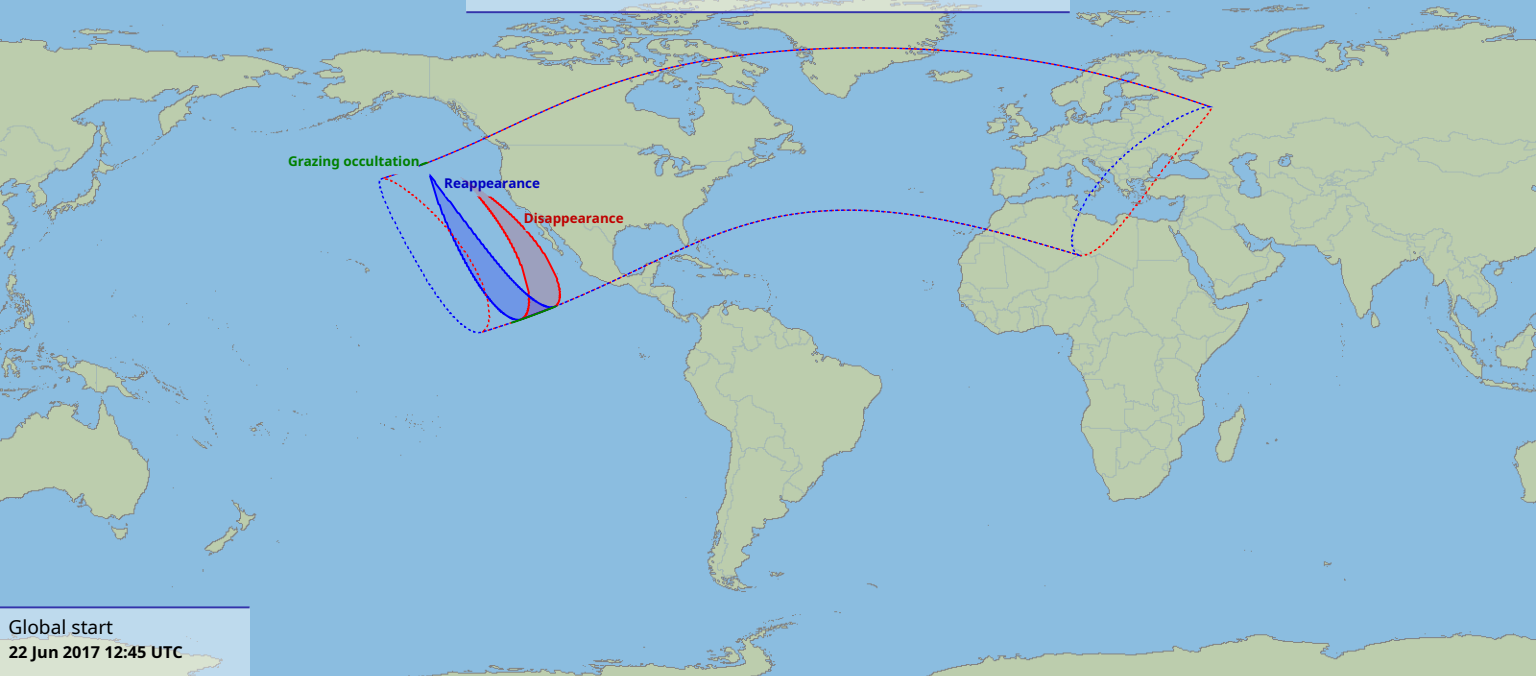

Visibility of the lunar occultation of Aldebaran on 22 Jun 2017

Global start
22 Jun 2017 12:45 UTC

Global end
22 Jun 2017 16:29 UTC