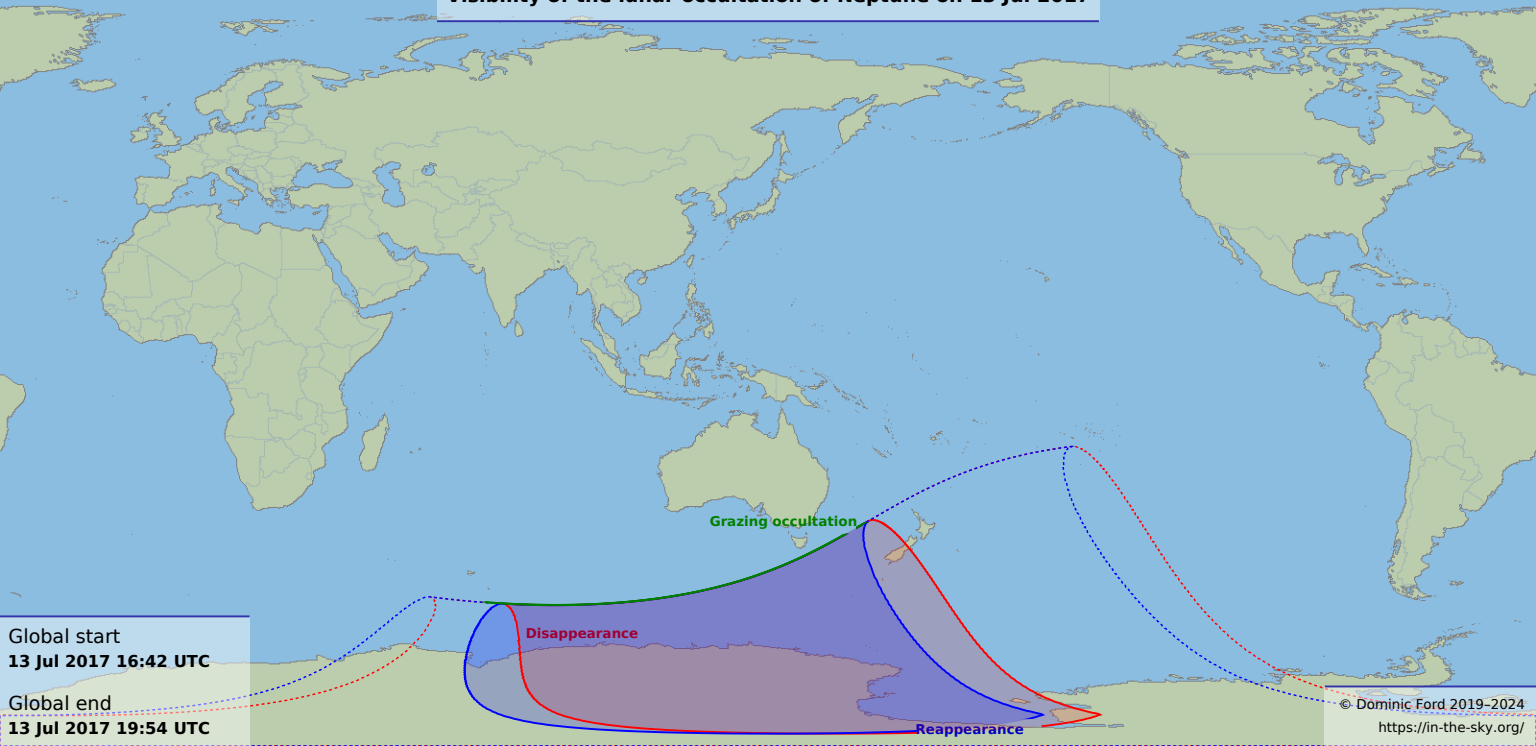

Visibility of the lunar occultation of Neptune on 13 Jul 2017

Global start
13 Jul 2017 16:42 UTC

Global end
13 Jul 2017 19:54 UTC