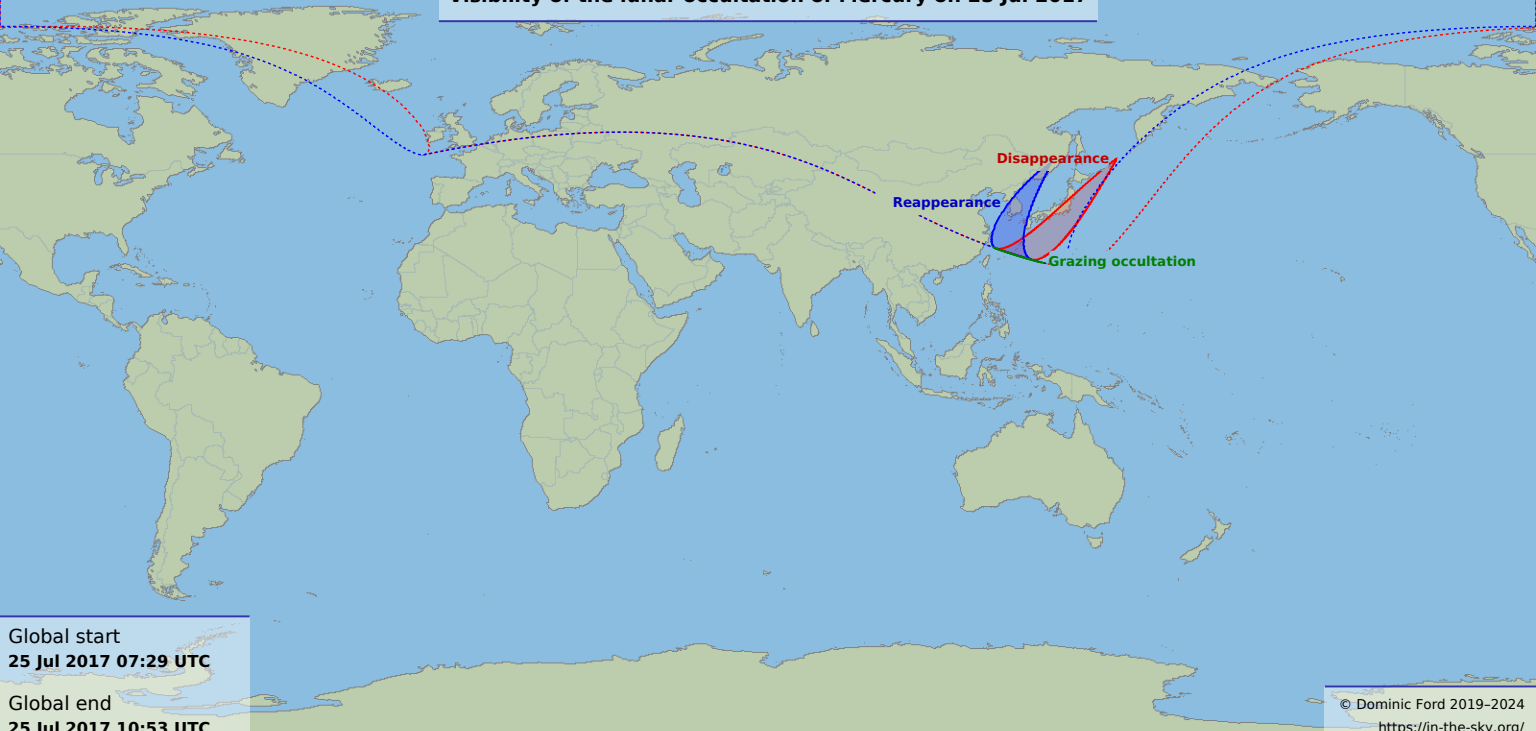

Visibility of the lunar occultation of Mercury on 25 Jul 2017

Global start
25 Jul 2017 07:29 UTC

Global end
25 Jul 2017 10:53 UTC