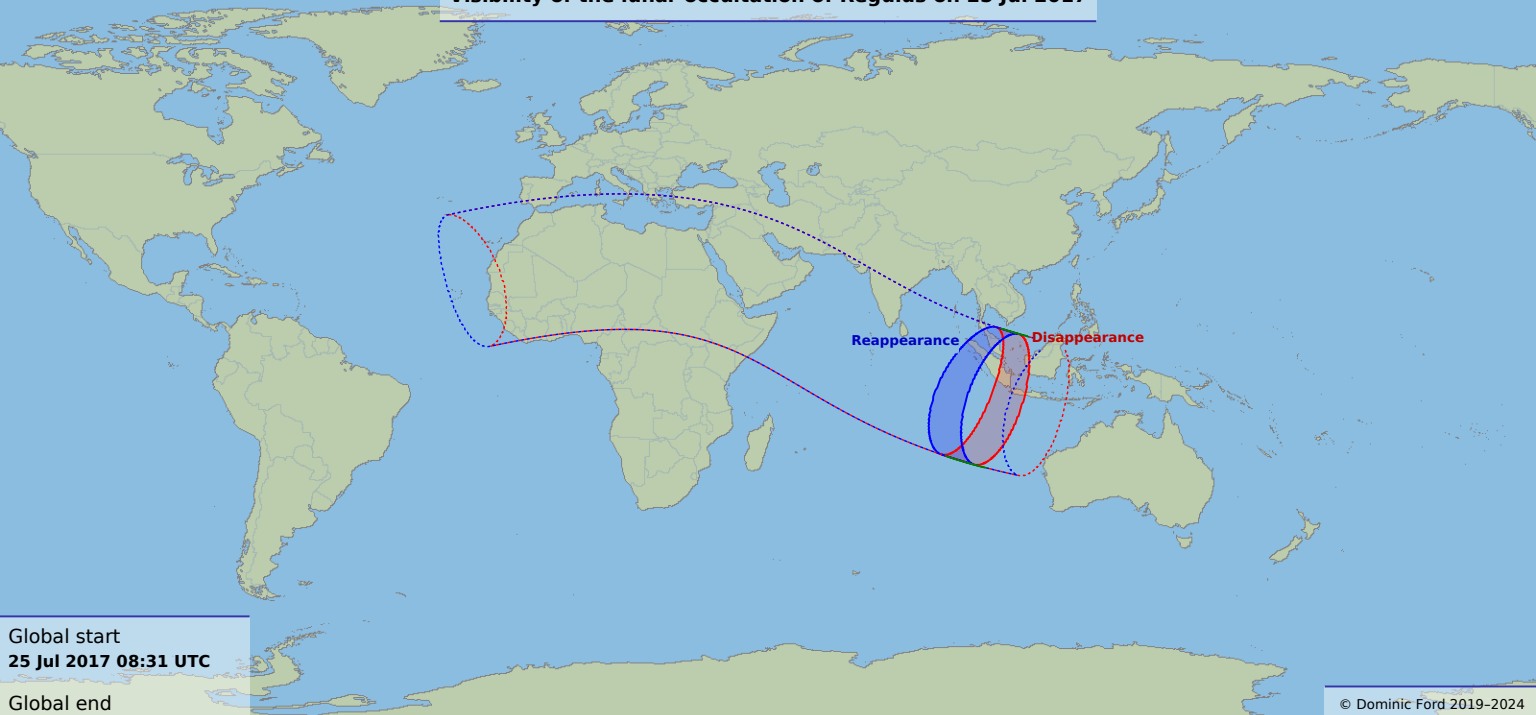

Visibility of the lunar occultation of Regulus on 25 Jul 2017

Global start
25 Jul 2017 08:31 UTC

Global end
25 Jul 2017 12:46 UTC