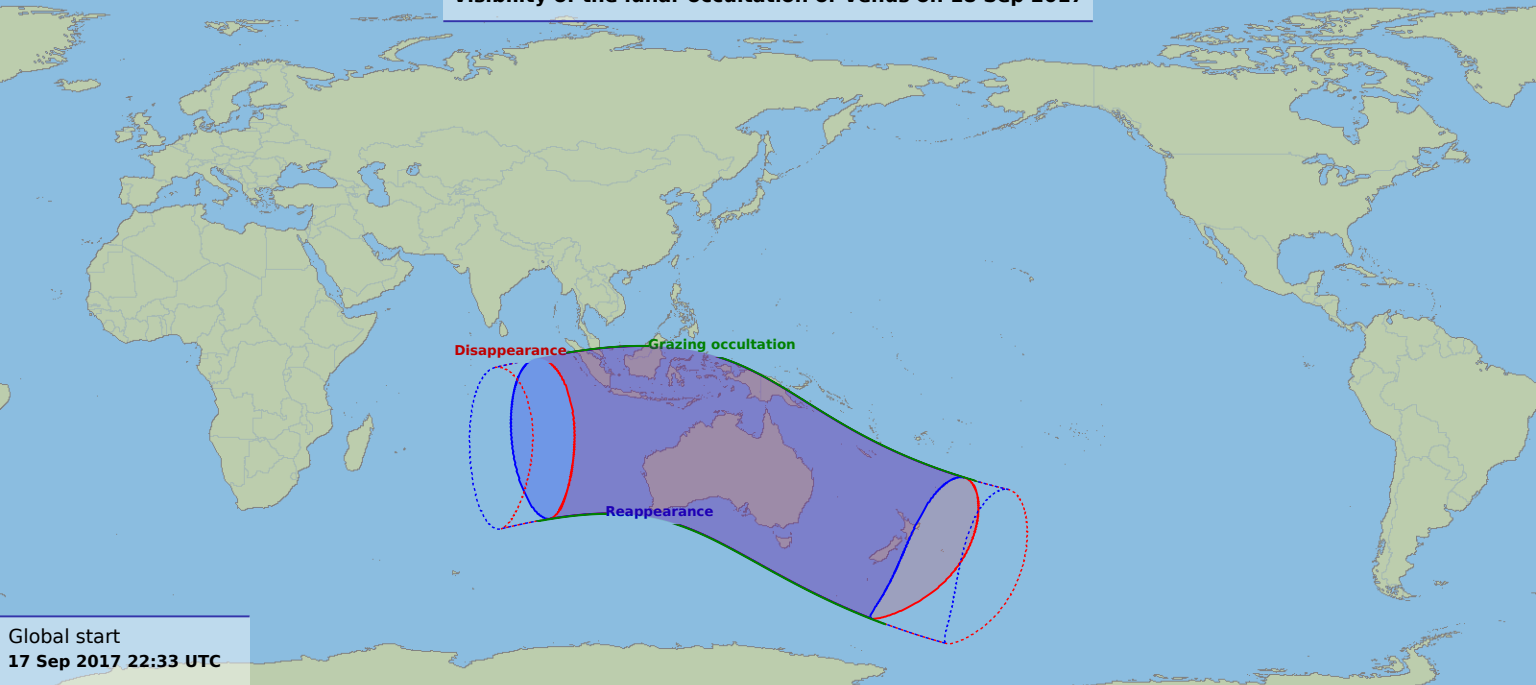

Visibility of the lunar occultation of Venus on 18 Sep 2017

Global start
17 Sep 2017 22:33 UTC

Global end
18 Sep 2017 02:46 UTC