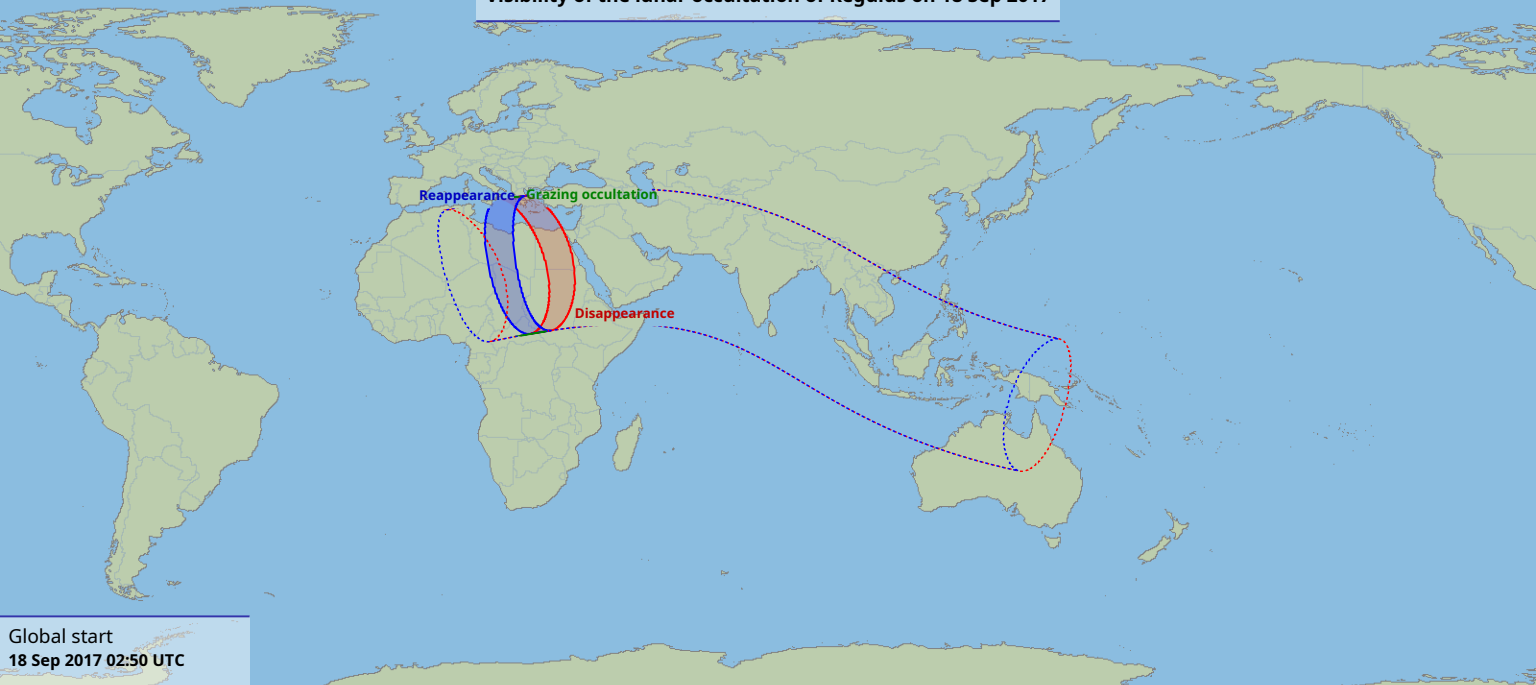

# Visibility of the lunar occultation of Regulus on 18 Sep 2017

Global start  
18 Sep 2017 02:50 UTC

Global end  
18 Sep 2017 07:07 UTC