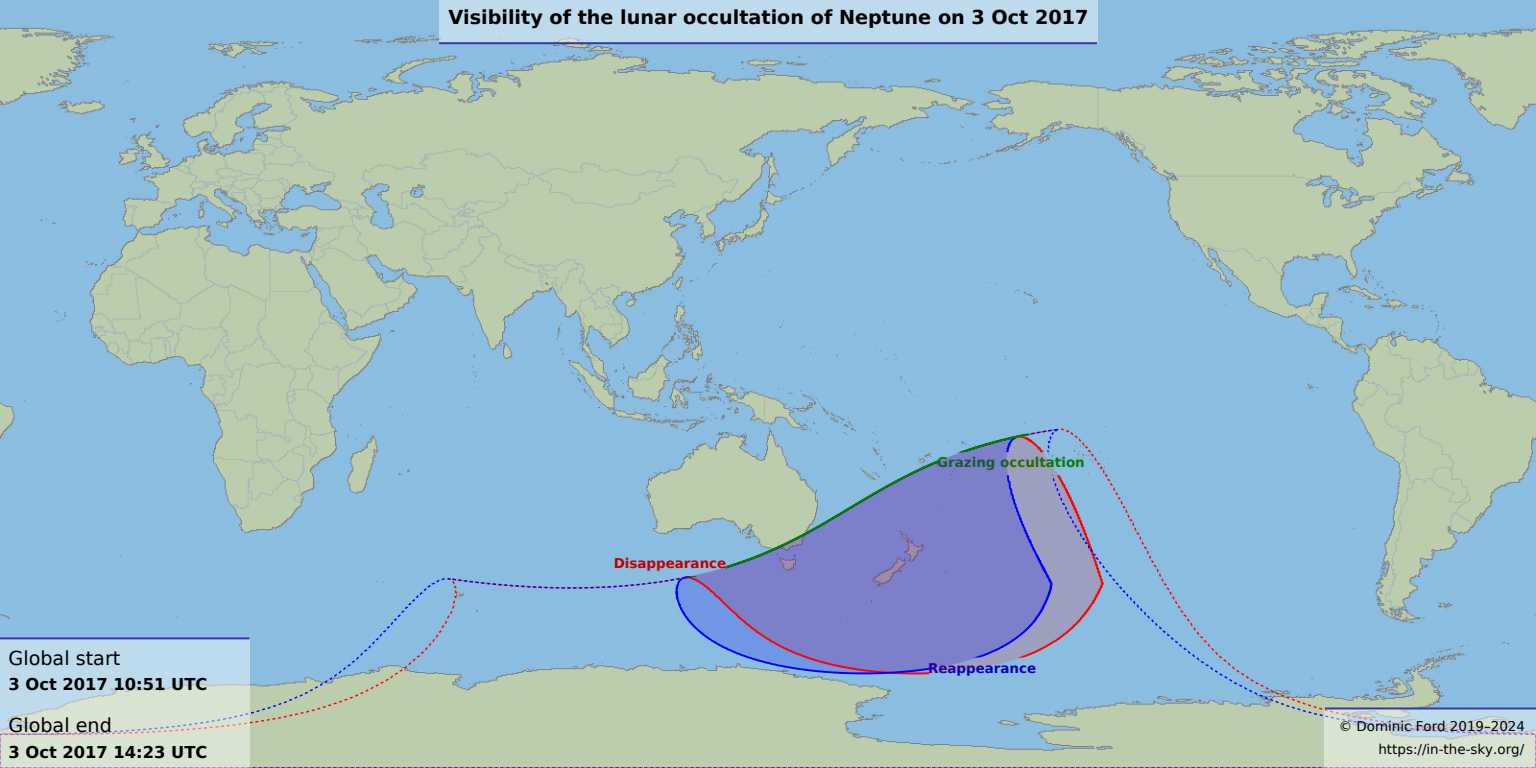

Visibility of the lunar occultation of Neptune on 3 Oct 2017

Global start
3 Oct 2017 10:51 UTC

Global end
3 Oct 2017 14:23 UTC