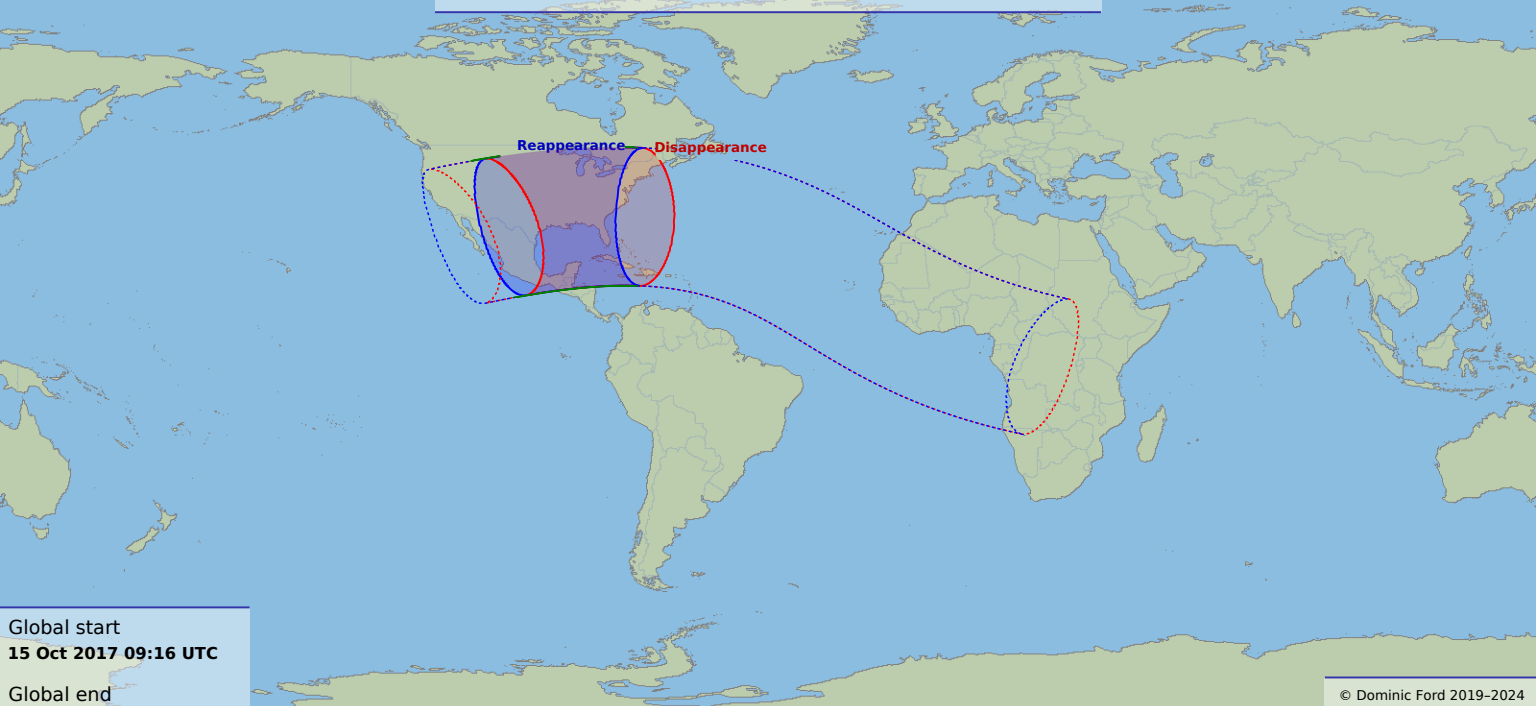

Visibility of the lunar occultation of Regulus on 15 Oct 2017

Global start
15 Oct 2017 09:16 UTC

Global end
15 Oct 2017 13:33 UTC