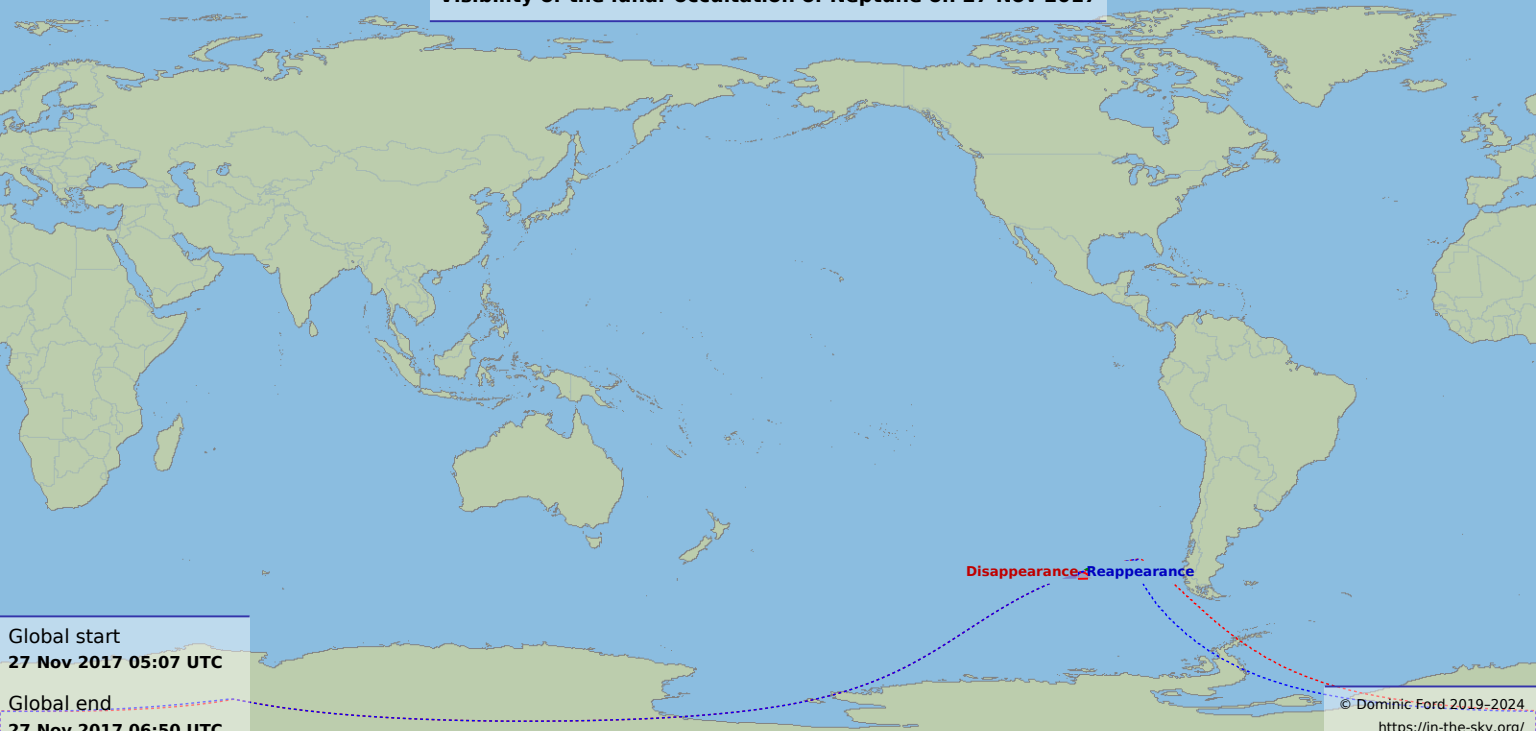

# Visibility of the lunar occultation of Neptune on 27 Nov 2017

Global start  
27 Nov 2017 05:07 UTC

Global end  
27 Nov 2017 06:50 UTC

Disappearance Reappearance