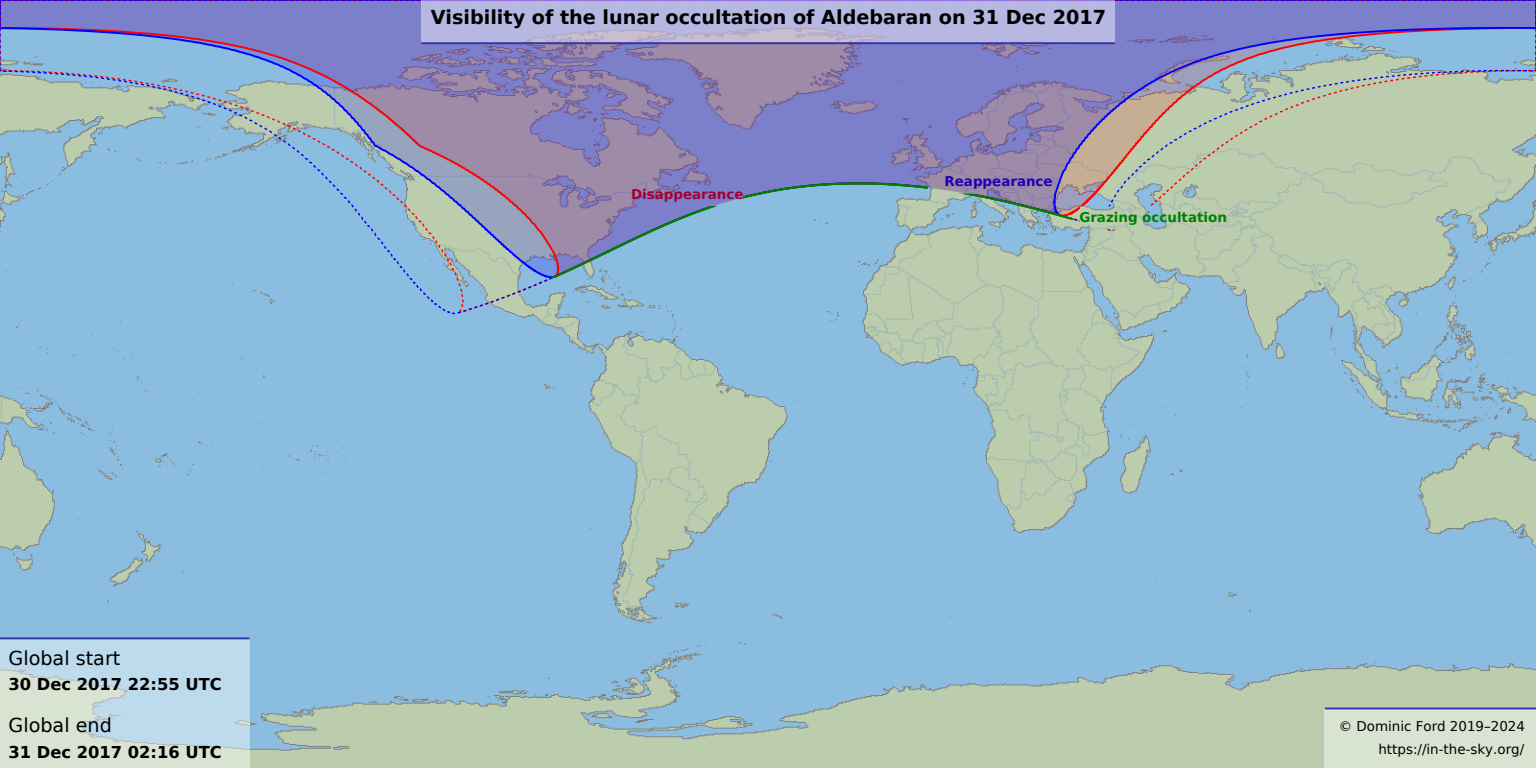

# Visibility of the lunar occultation of Aldebaran on 31 Dec 2017

Global start  
30 Dec 2017 22:55 UTC

Global end  
31 Dec 2017 02:16 UTC