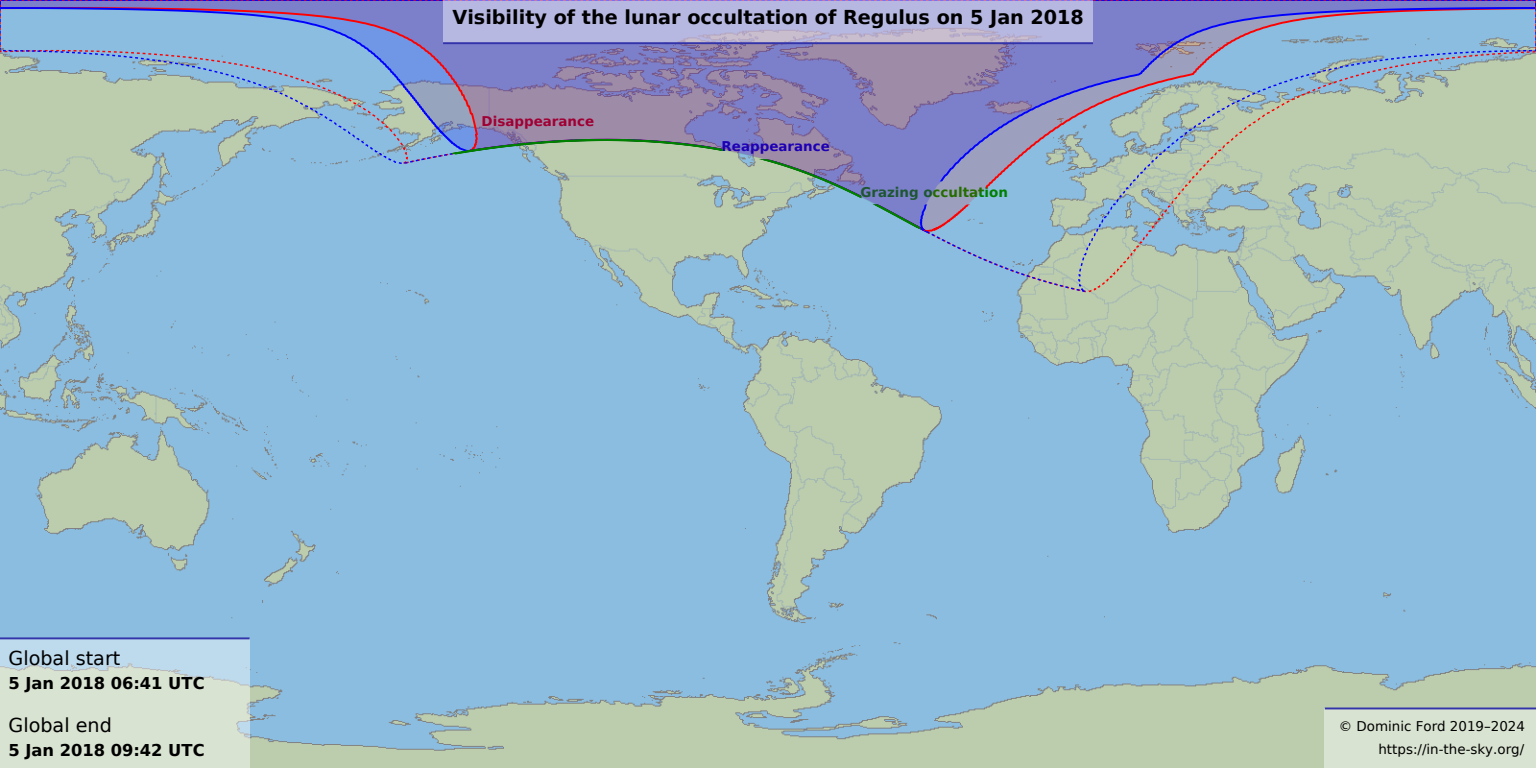

Visibility of the lunar occultation of Regulus on 5 Jan 2018

Disappearance

Reappearance

Grazing occultation

Global start
5 Jan 2018 06:41 UTC

Global end
5 Jan 2018 09:42 UTC