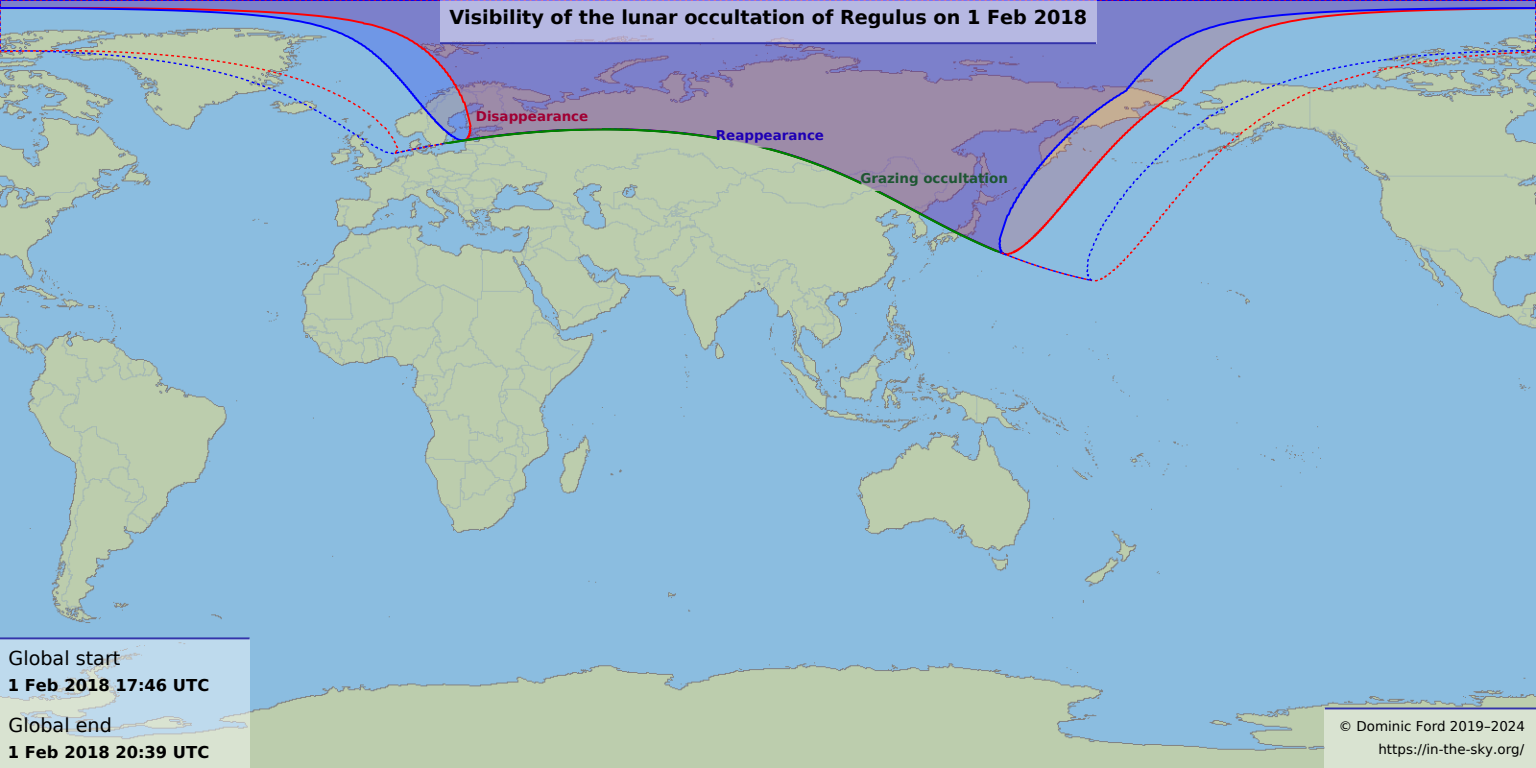

Visibility of the lunar occultation of Regulus on 1 Feb 2018

Disappearance

Reappearance

Grazing occultation

Global start
1 Feb 2018 17:46 UTC

Global end
1 Feb 2018 20:39 UTC