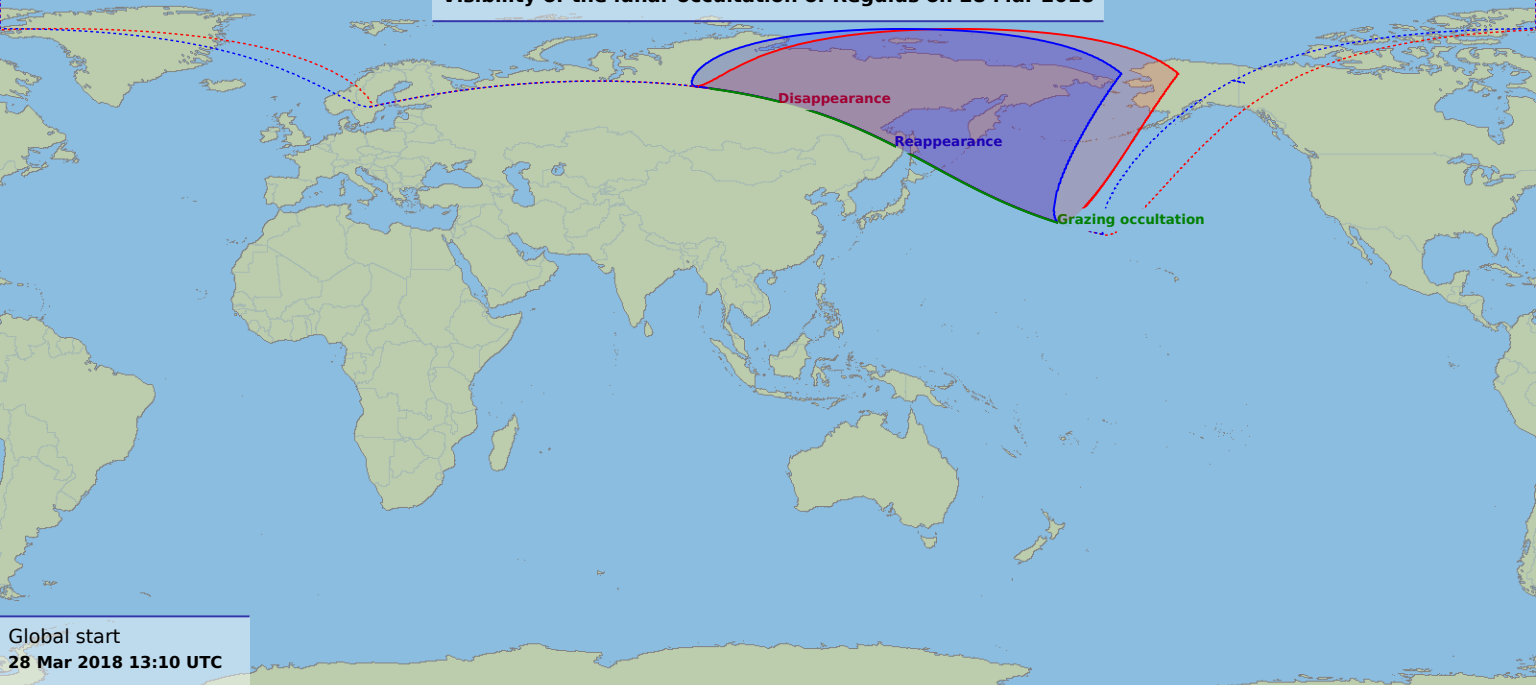

Visibility of the lunar occultation of Regulus on 28 Mar 2018

Global start
28 Mar 2018 13:10 UTC

Global end
28 Mar 2018 15:49 UTC