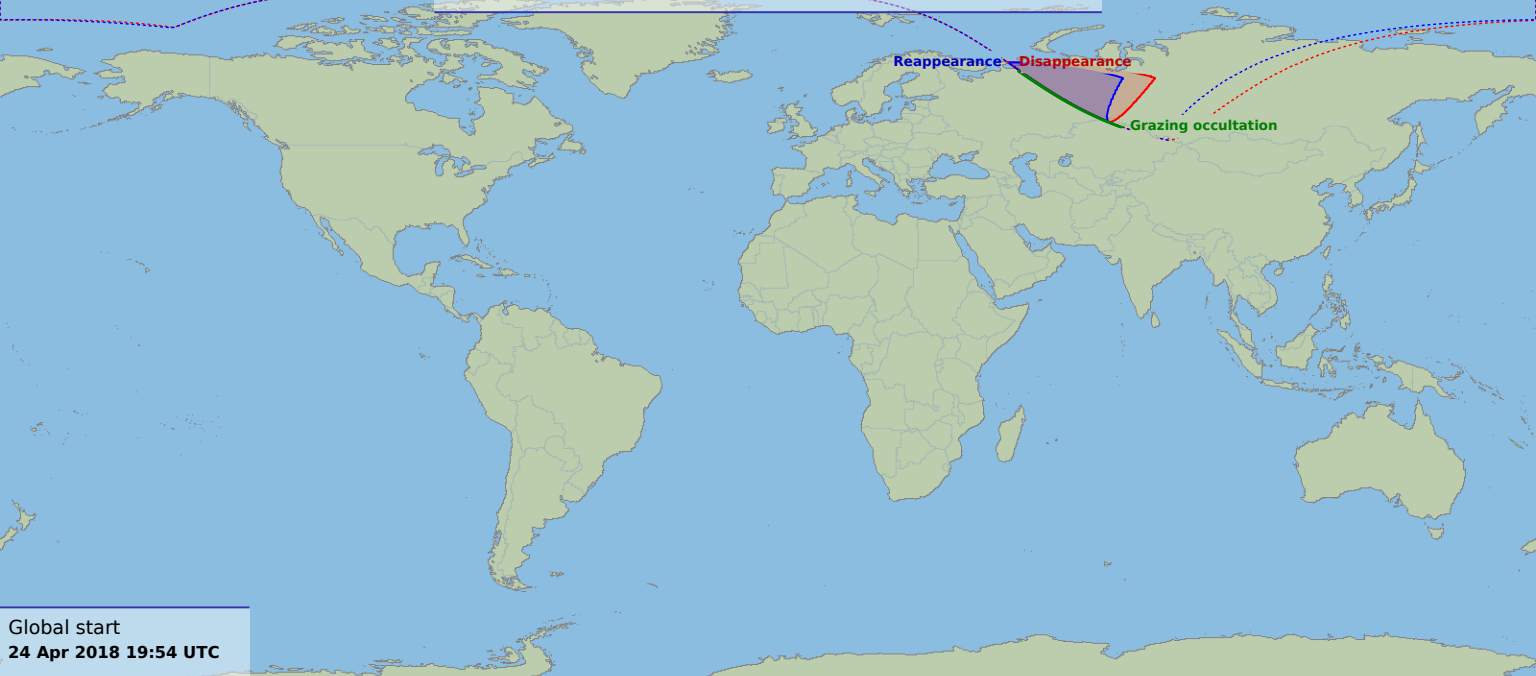

Visibility of the lunar occultation of Regulus on 24 Apr 2018

Global start
24 Apr 2018 19:54 UTC

Global end
24 Apr 2018 21:23 UTC