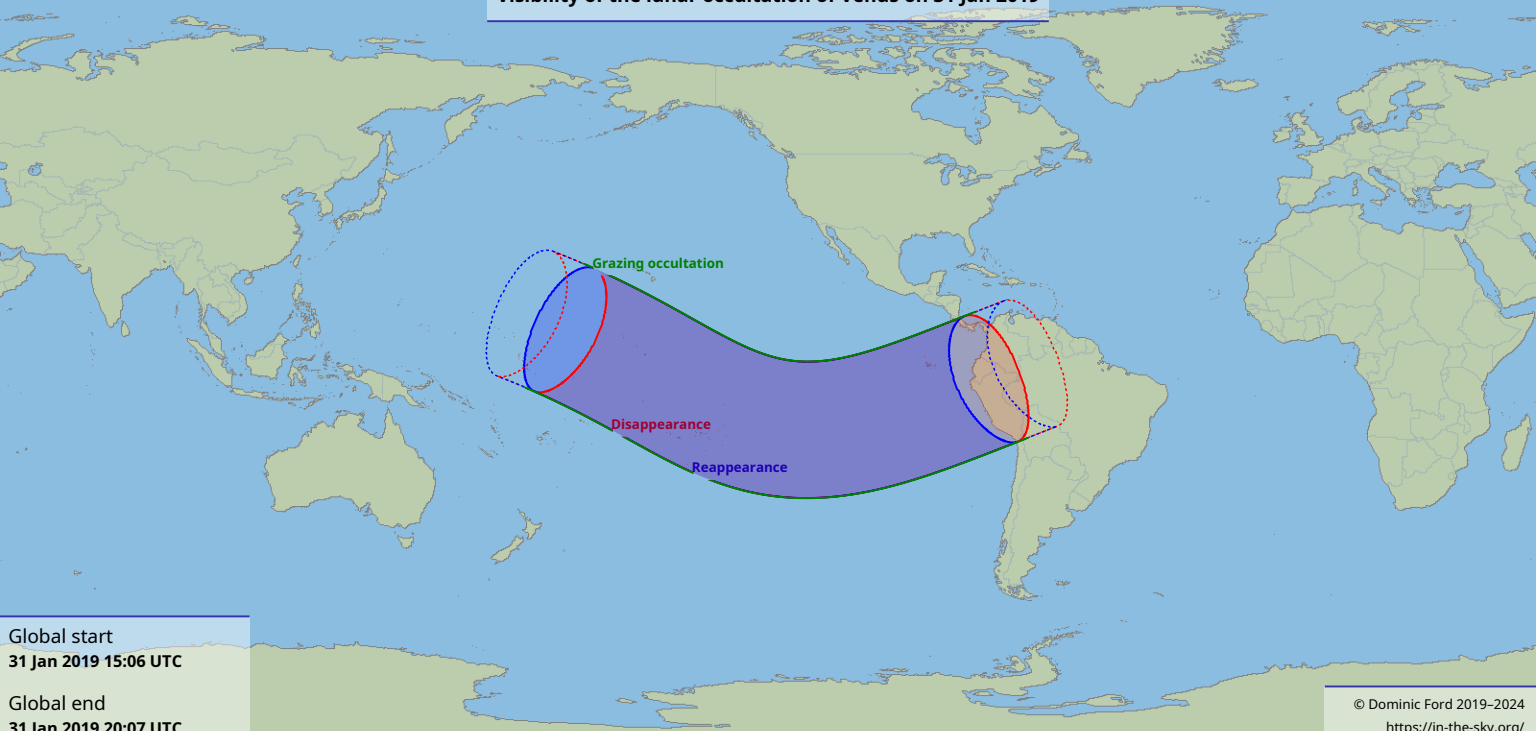

Visibility of the lunar occultation of Venus on 31 Jan 2019

Global start
31 Jan 2019 15:06 UTC

Global end
31 Jan 2019 20:07 UTC