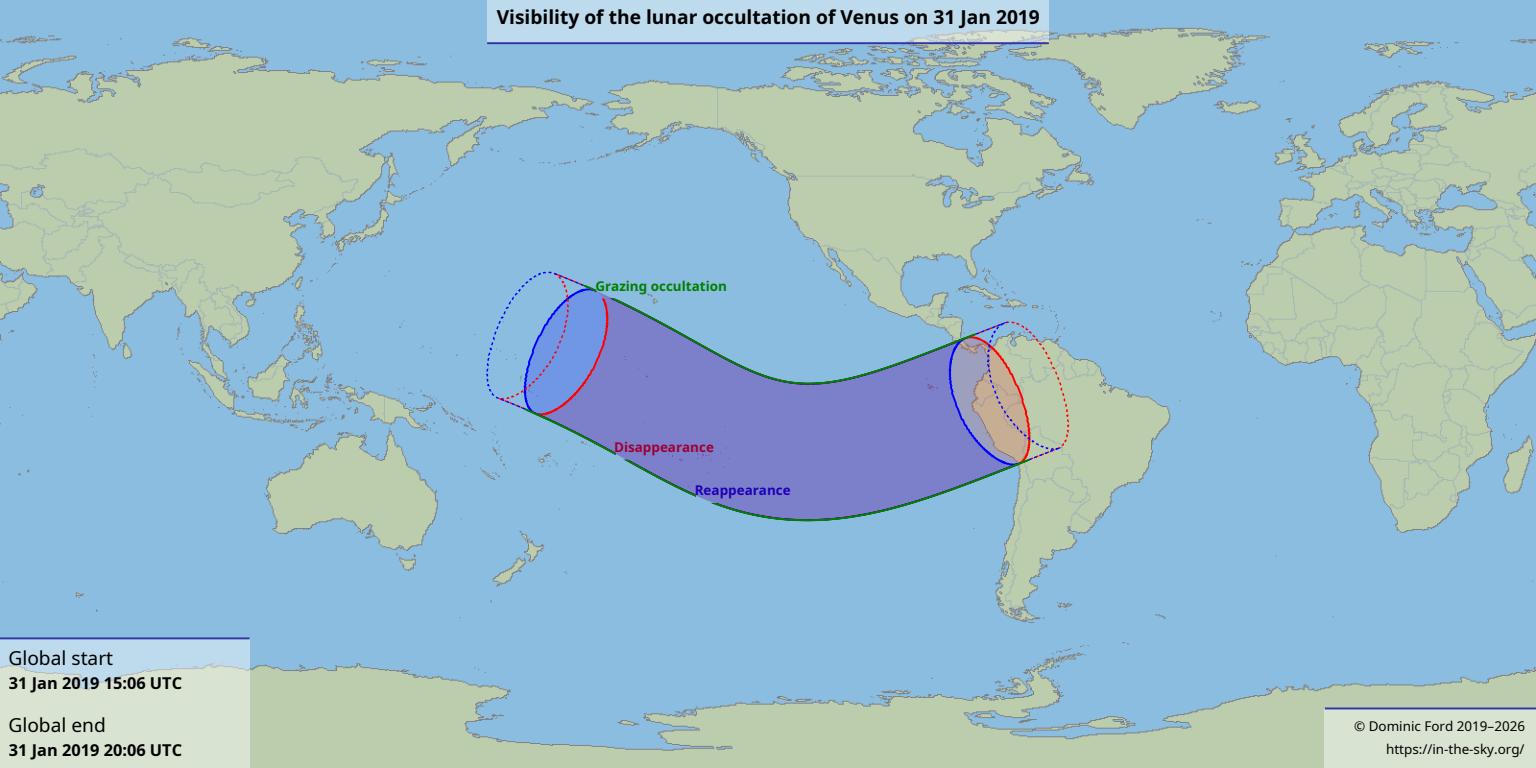

Visibility of the lunar occultation of Venus on 31 Jan 2019

Global start
31 Jan 2019 15:06 UTC

Global end
31 Jan 2019 20:06 UTC