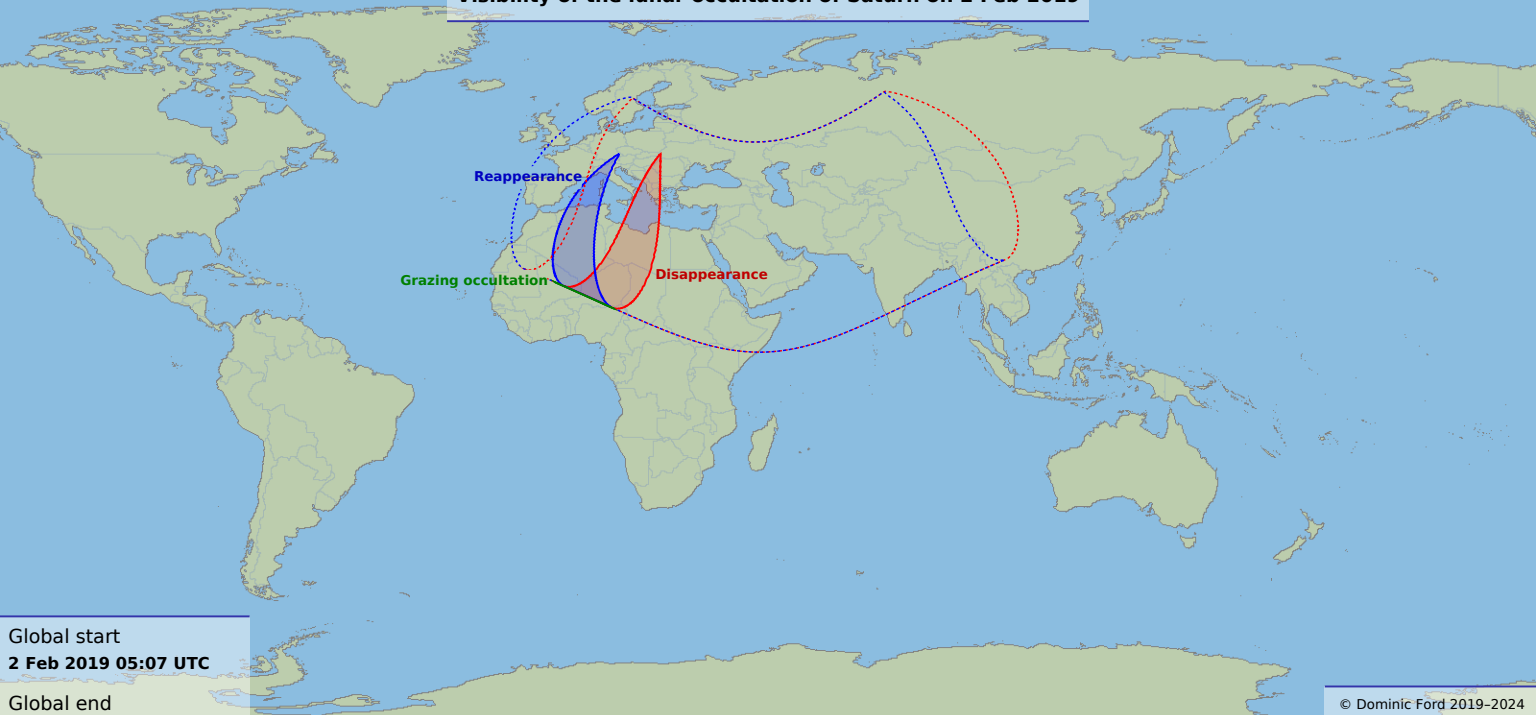

# Visibility of the lunar occultation of Saturn on 2 Feb 2019

Global start  
**2 Feb 2019 05:07 UTC**

Global end  
**2 Feb 2019 09:01 UTC**