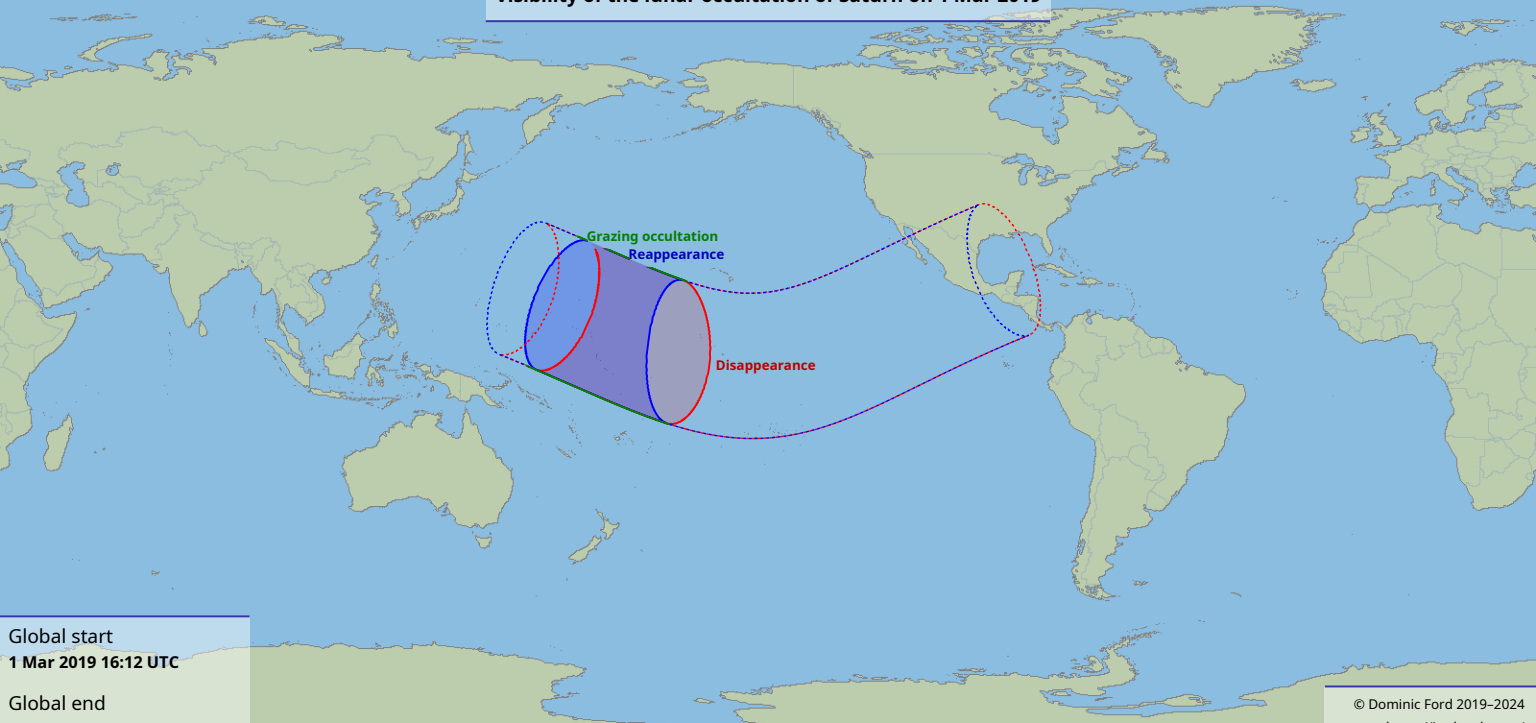

Visibility of the lunar occultation of Saturn on 1 Mar 2019

Global start
1 Mar 2019 16:12 UTC

Global end
1 Mar 2019 20:41 UTC