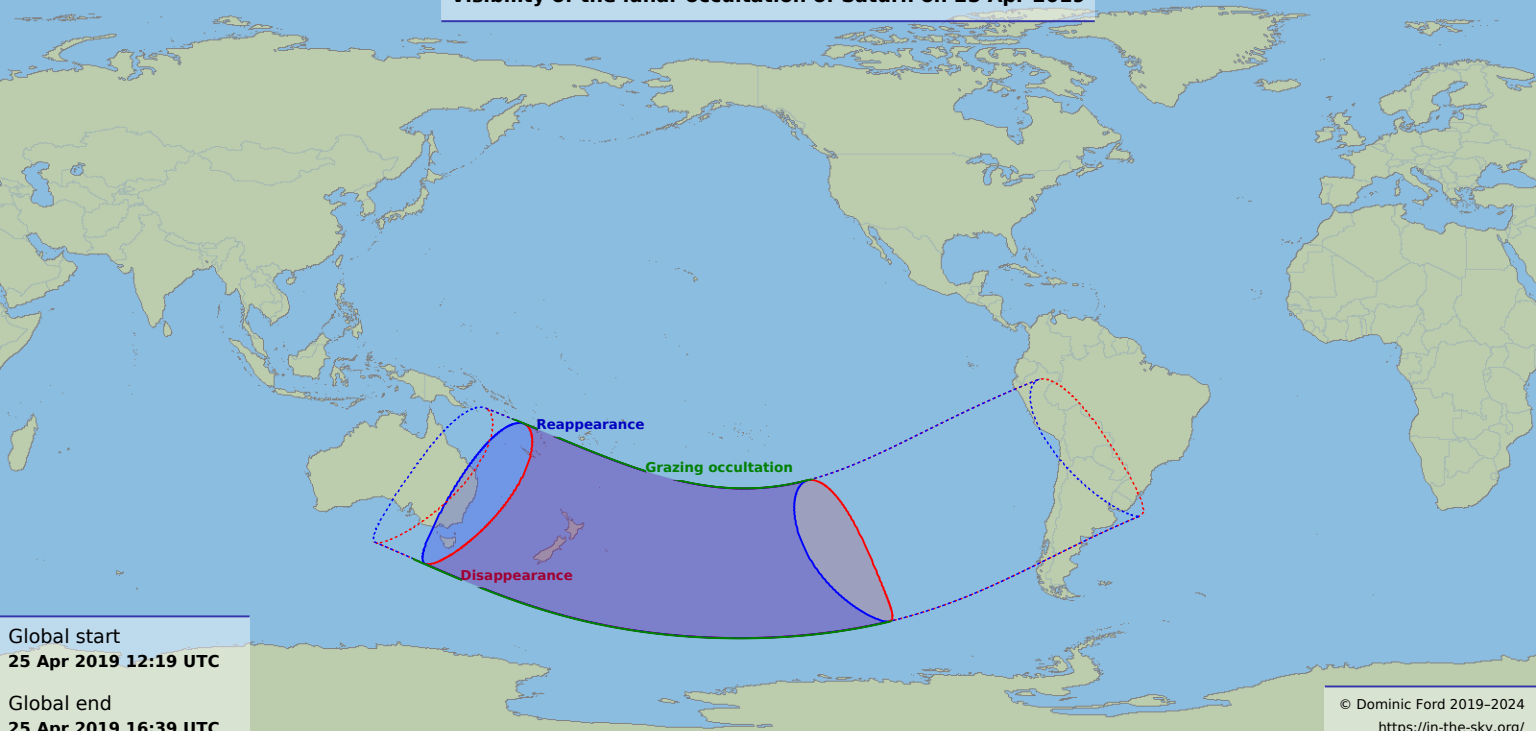

Visibility of the lunar occultation of Saturn on 25 Apr 2019

Global start
25 Apr 2019 12:19 UTC

Global end
25 Apr 2019 16:39 UTC