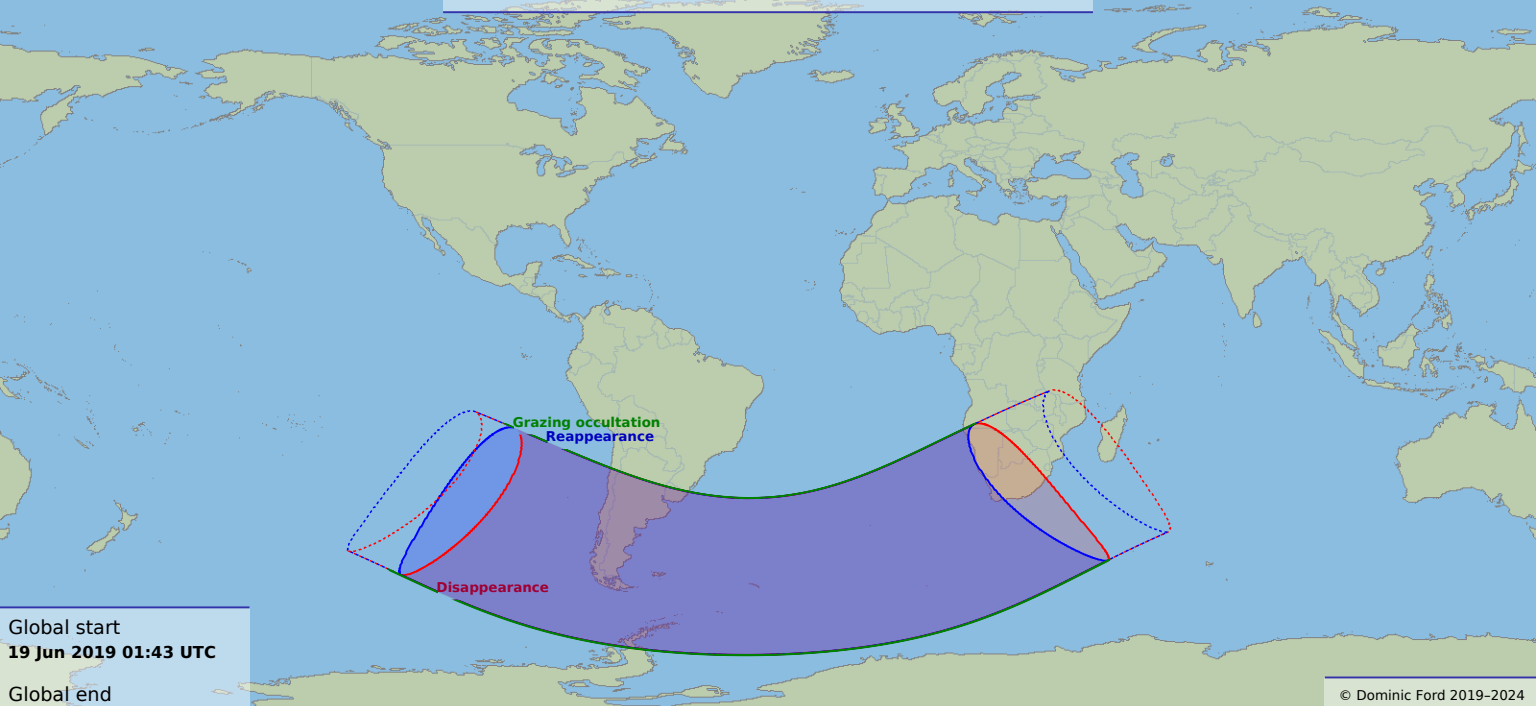

Visibility of the lunar occultation of Saturn on 19 Jun 2019

Global start
19 Jun 2019 01:43 UTC

Global end
19 Jun 2019 05:53 UTC