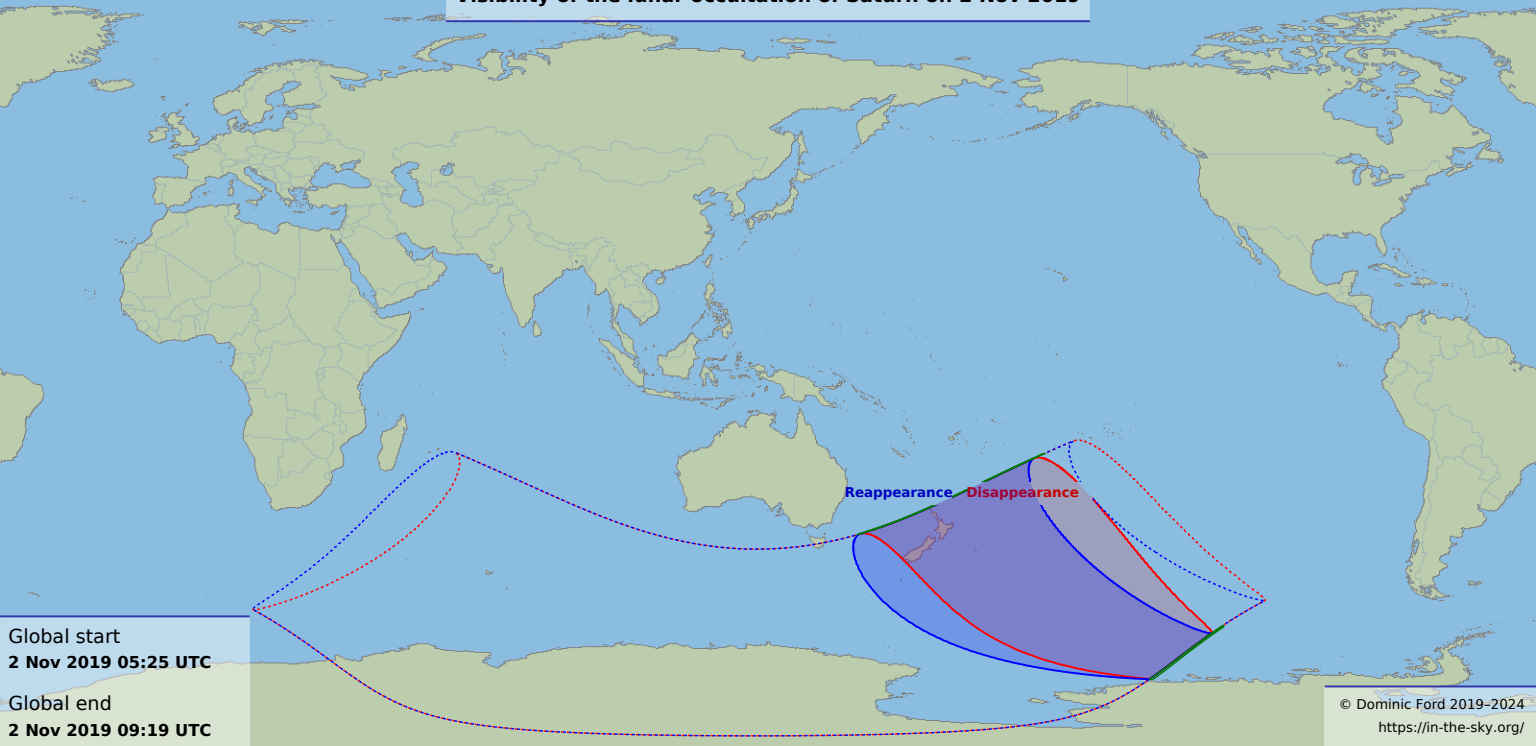

# Visibility of the lunar occultation of Saturn on 2 Nov 2019

Global start  
2 Nov 2019 05:25 UTC

Global end  
2 Nov 2019 09:19 UTC