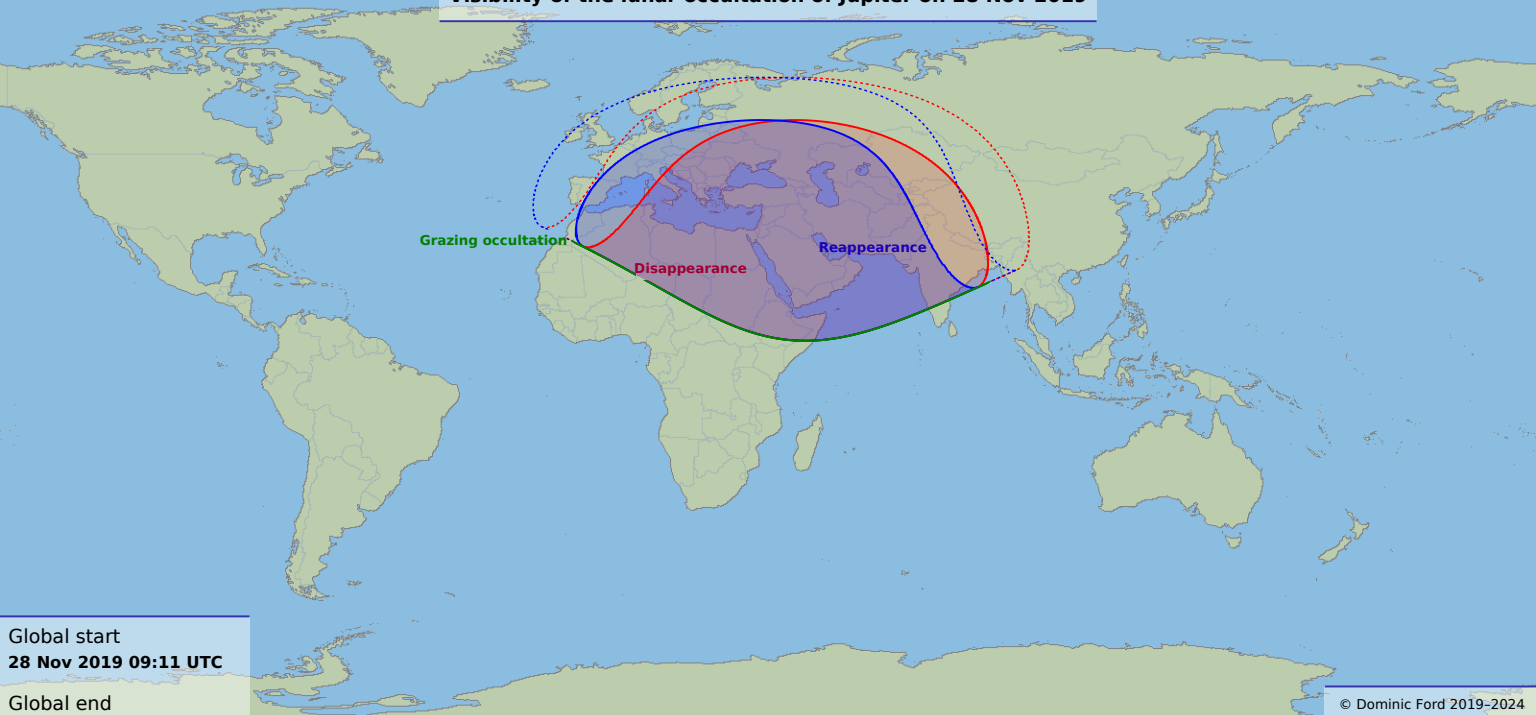

# Visibility of the lunar occultation of Jupiter on 28 Nov 2019

Global start  
**28 Nov 2019 09:11 UTC**

Global end  
**28 Nov 2019 12:44 UTC**