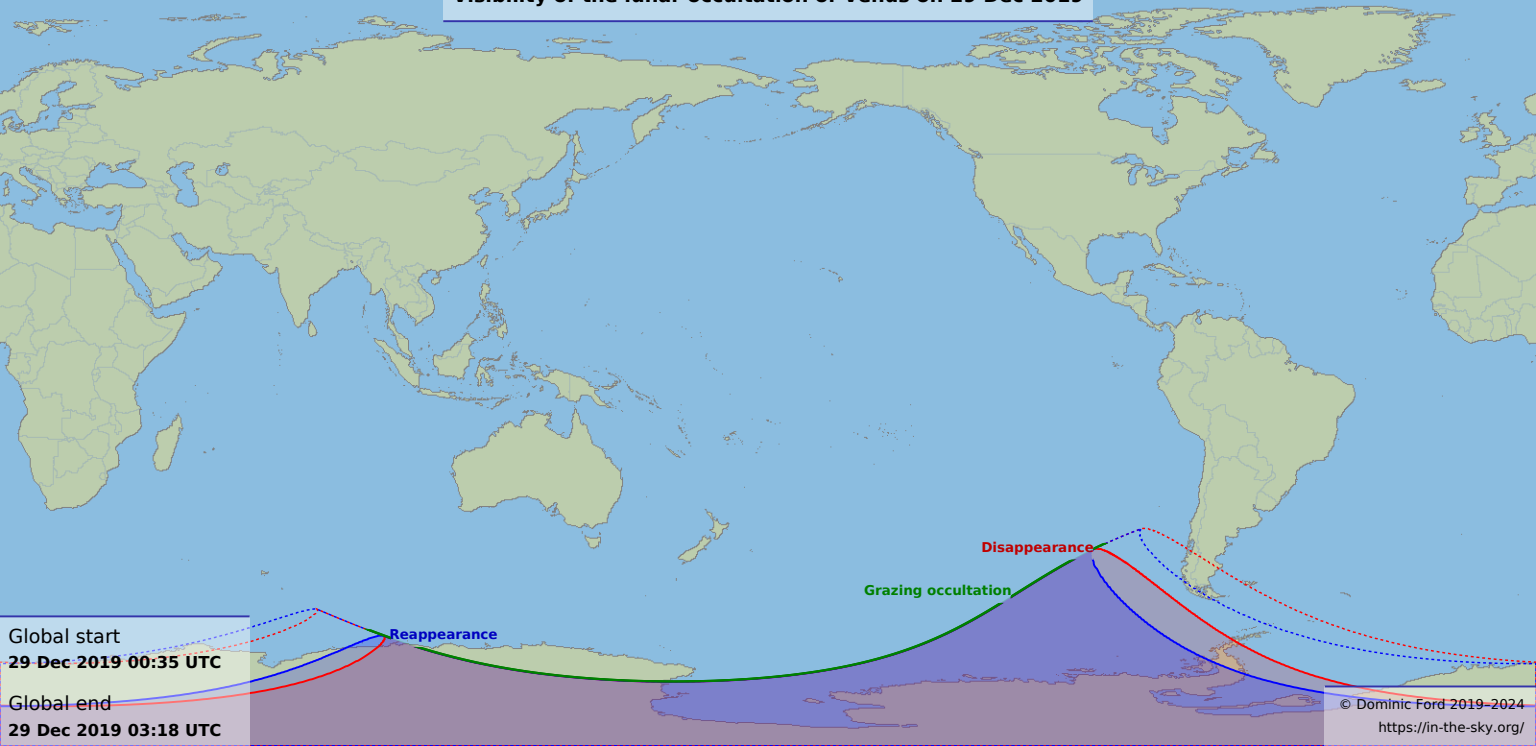

Visibility of the lunar occultation of Venus on 29 Dec 2019

Global start
29 Dec 2019 00:35 UTC

Global end
29 Dec 2019 03:18 UTC