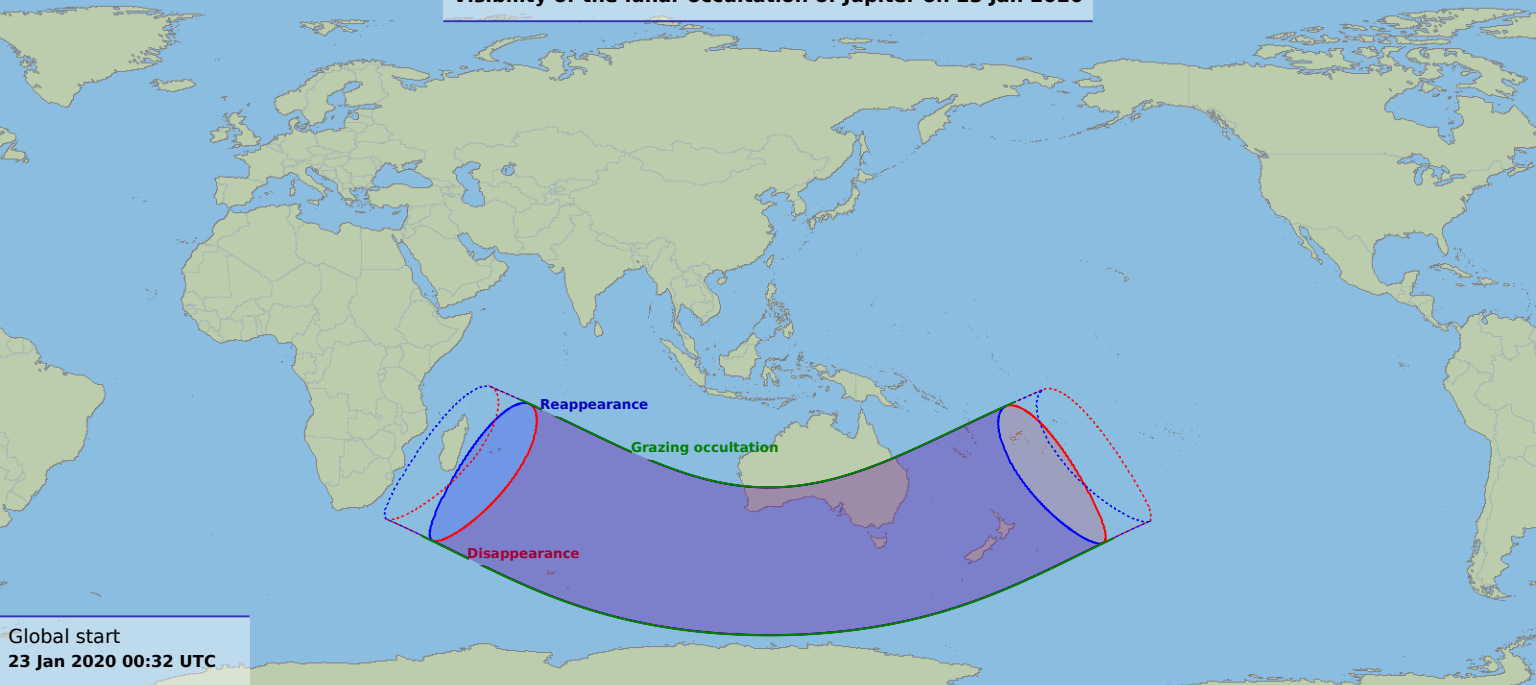

Visibility of the lunar occultation of Jupiter on 23 Jan 2020

Global start
23 Jan 2020 00:32 UTC

Global end
23 Jan 2020 04:50 UTC