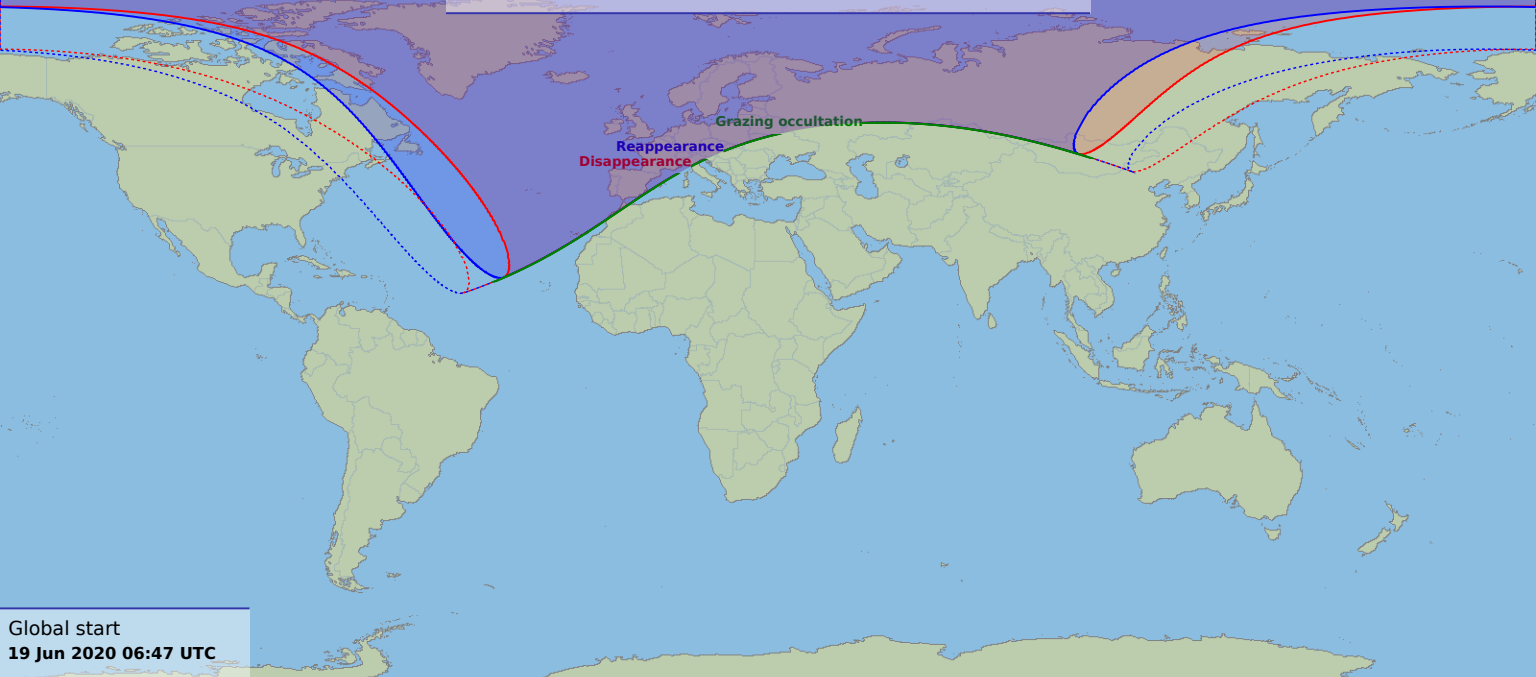

# Visibility of the lunar occultation of Venus on 19 Jun 2020

Global start  
19 Jun 2020 06:47 UTC

Global end  
19 Jun 2020 10:16 UTC