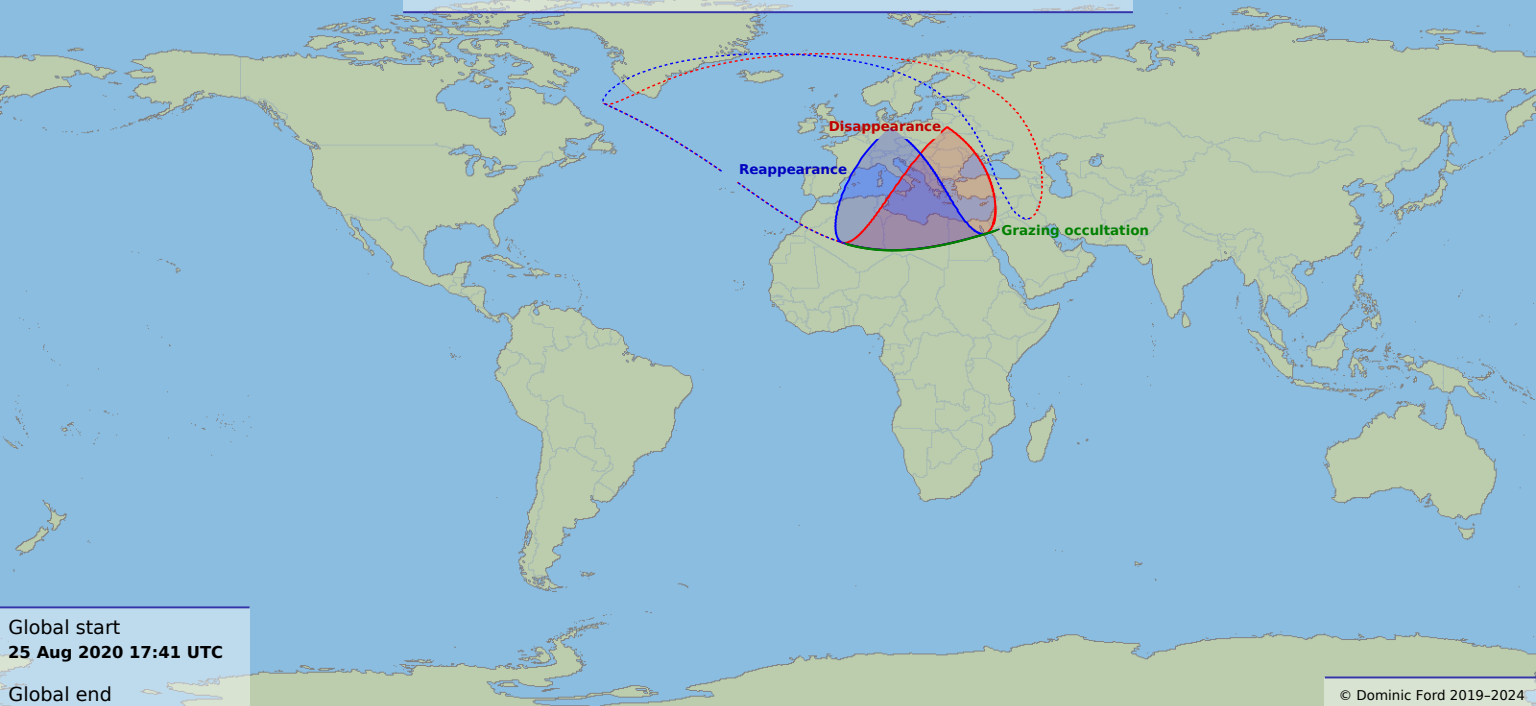

Visibility of the lunar occultation of Beta1 Scorpii on 25 Aug 2020

Global start
25 Aug 2020 17:41 UTC

Global end
25 Aug 2020 20:13 UTC