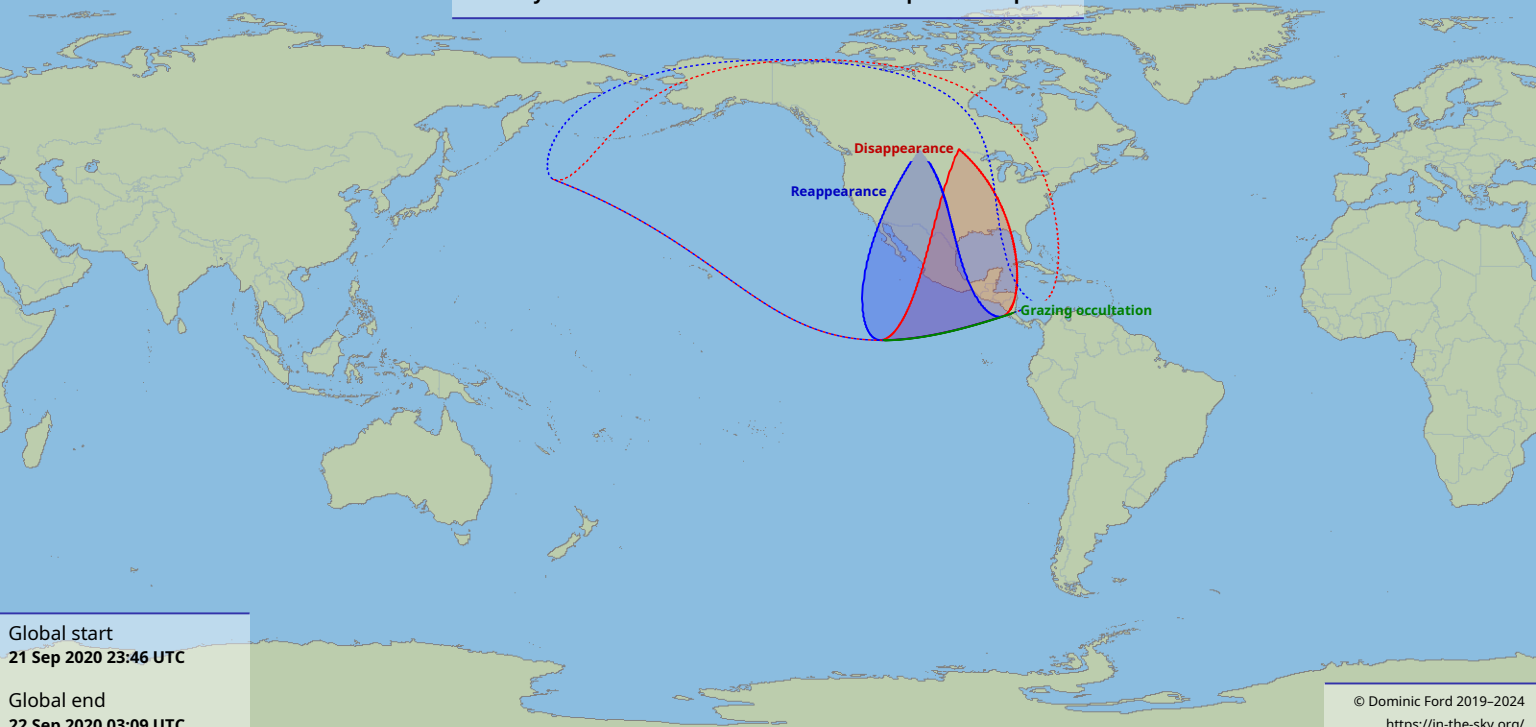

Visibility of the lunar occultation of Beta1 Scorpii on 22 Sep 2020

Global start
21 Sep 2020 23:46 UTC

Global end
22 Sep 2020 03:09 UTC