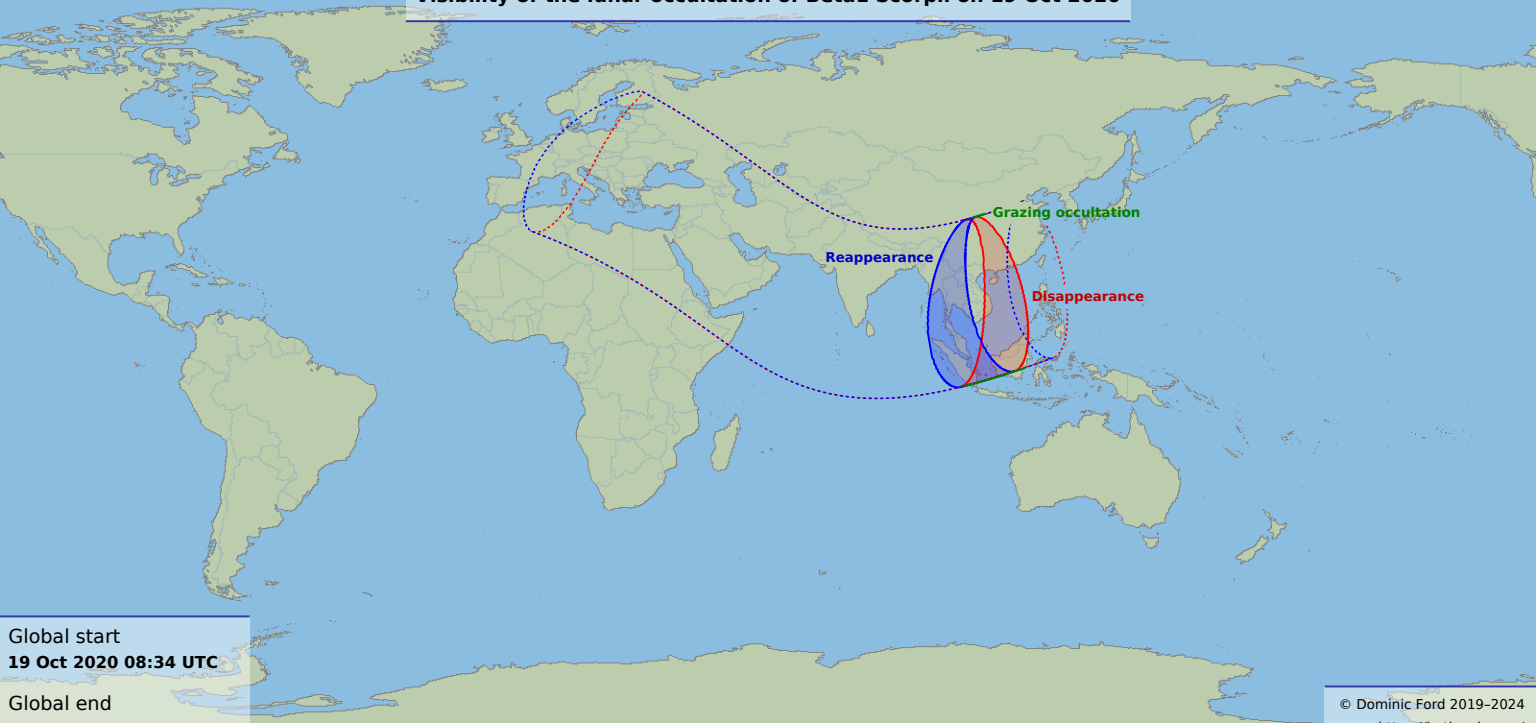

# Visibility of the lunar occultation of Beta1 Scorpii on 19 Oct 2020

Global start  
**19 Oct 2020 08:34 UTC**

Global end  
**19 Oct 2020 12:17 UTC**