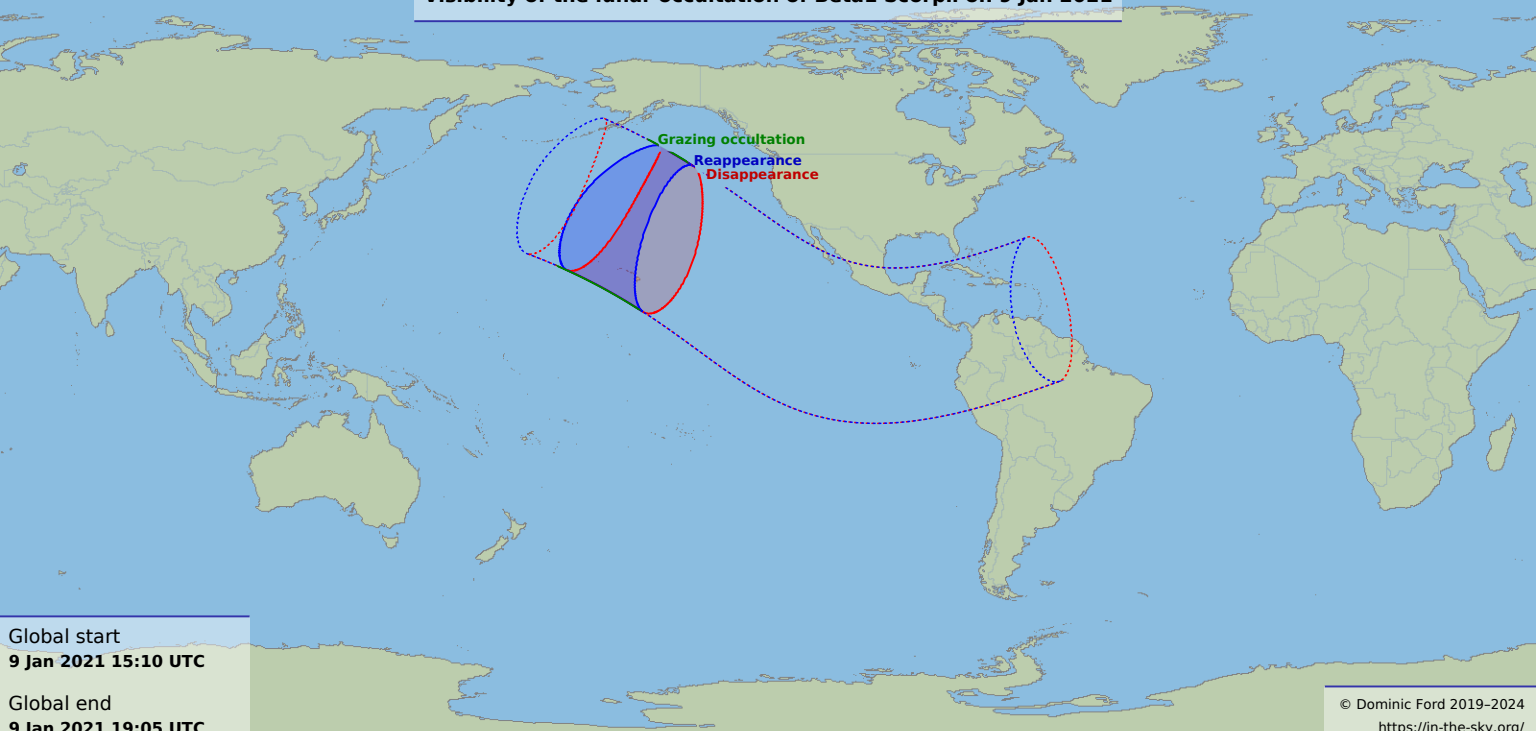

# Visibility of the lunar occultation of Beta1 Scorpii on 9 Jan 2021

Global start  
**9 Jan 2021 15:10 UTC**

Global end  
**9 Jan 2021 19:05 UTC**