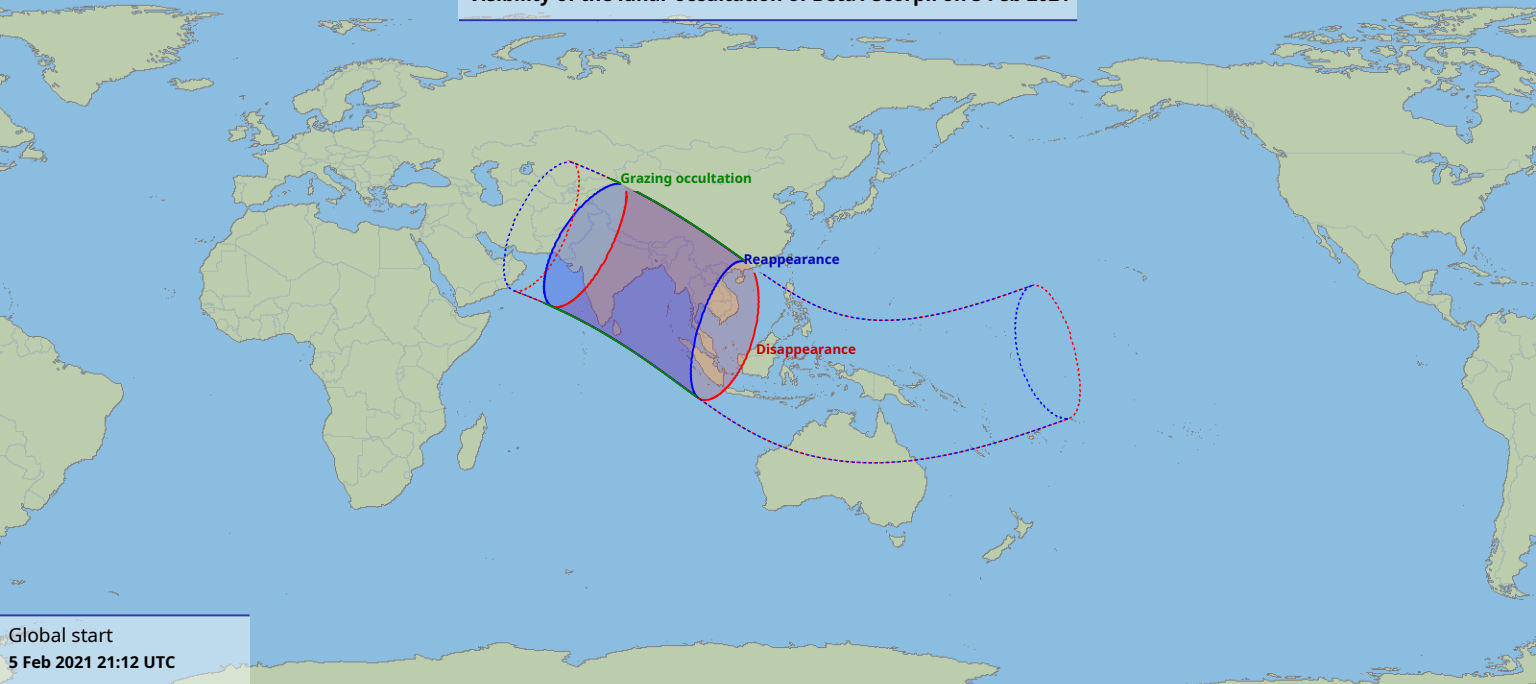

Visibility of the lunar occultation of Beta1 Scorpii on 5 Feb 2021

Global start
5 Feb 2021 21:12 UTC

Global end
6 Feb 2021 01:20 UTC