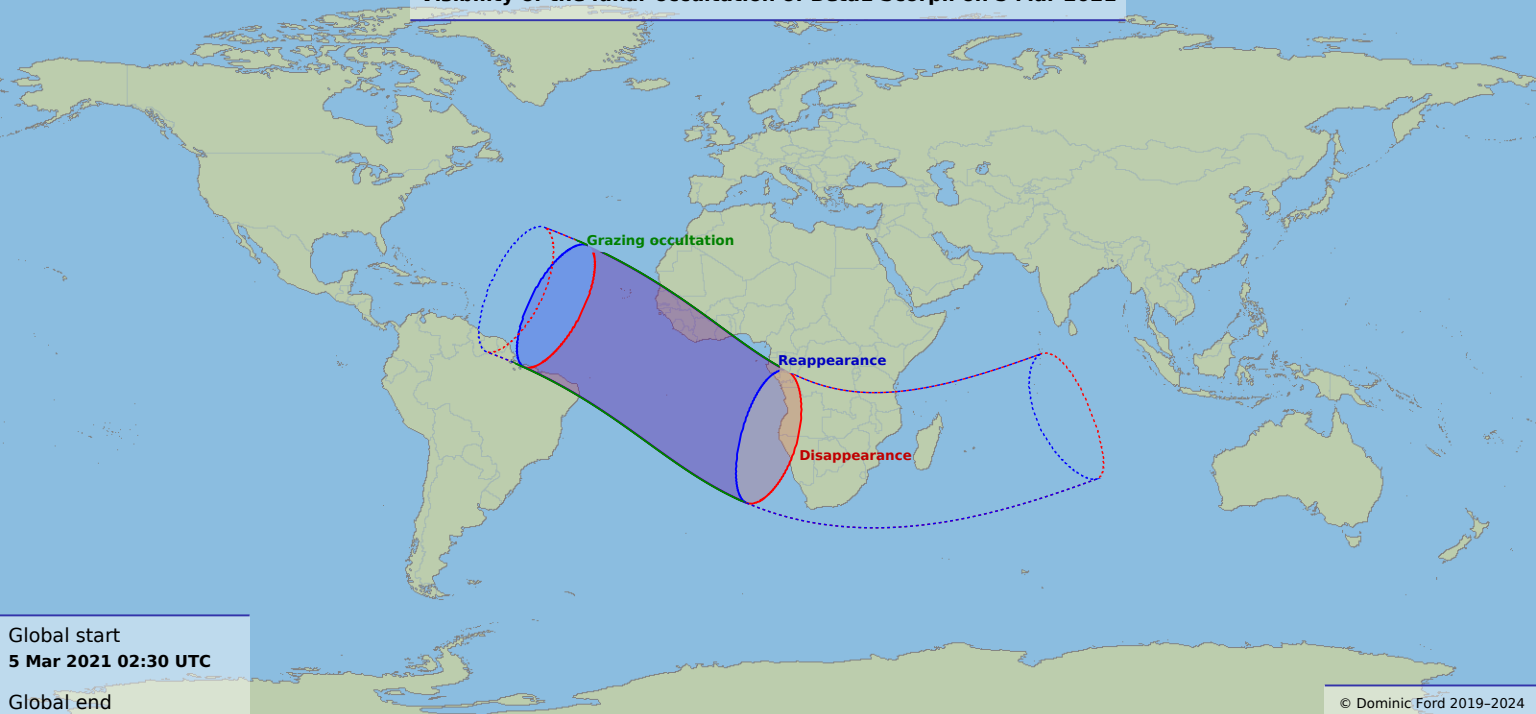

Visibility of the lunar occultation of Beta1 Scorpii on 5 Mar 2021

Global start
5 Mar 2021 02:30 UTC

Global end
5 Mar 2021 06:44 UTC