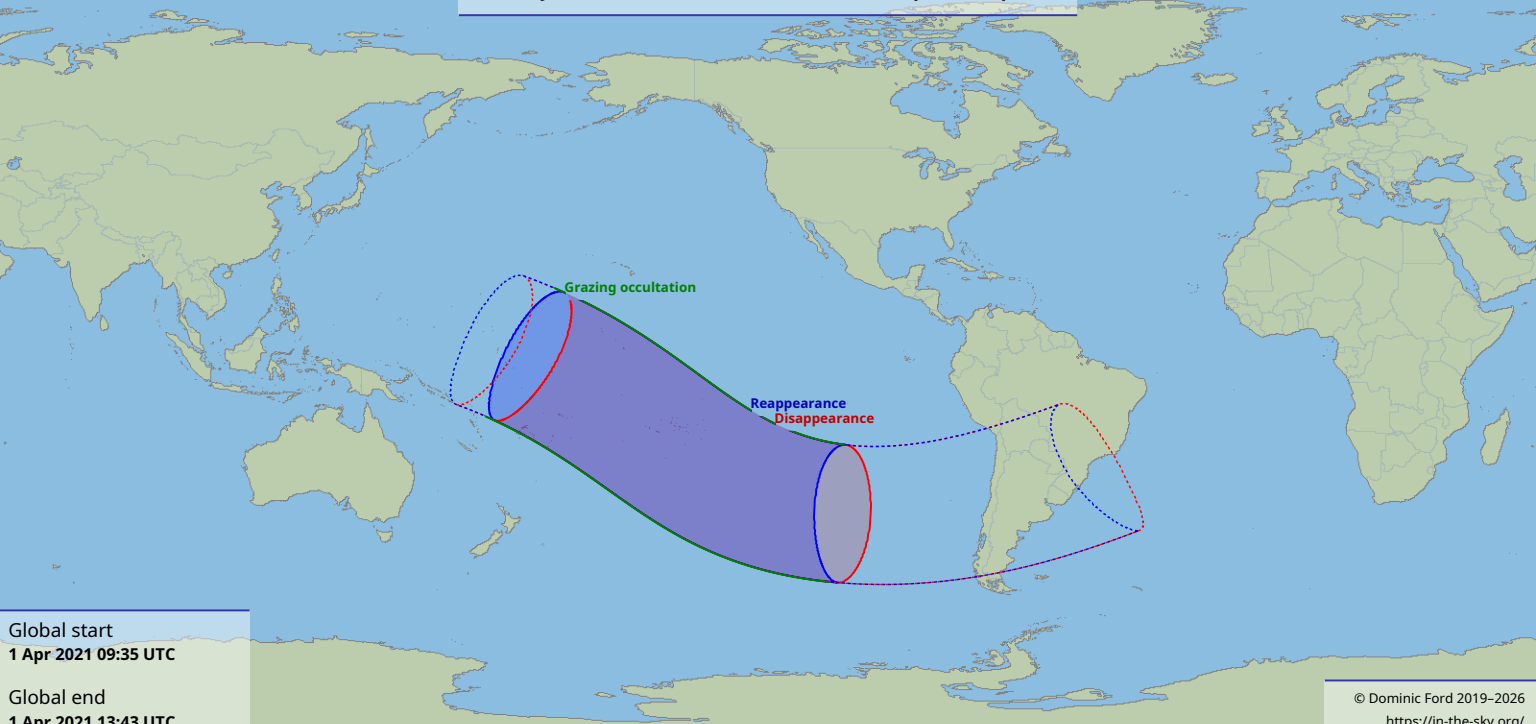

Visibility of the lunar occultation of Beta1 Scorpii on 1 Apr 2021

Global start
1 Apr 2021 09:35 UTC

Global end
1 Apr 2021 13:43 UTC