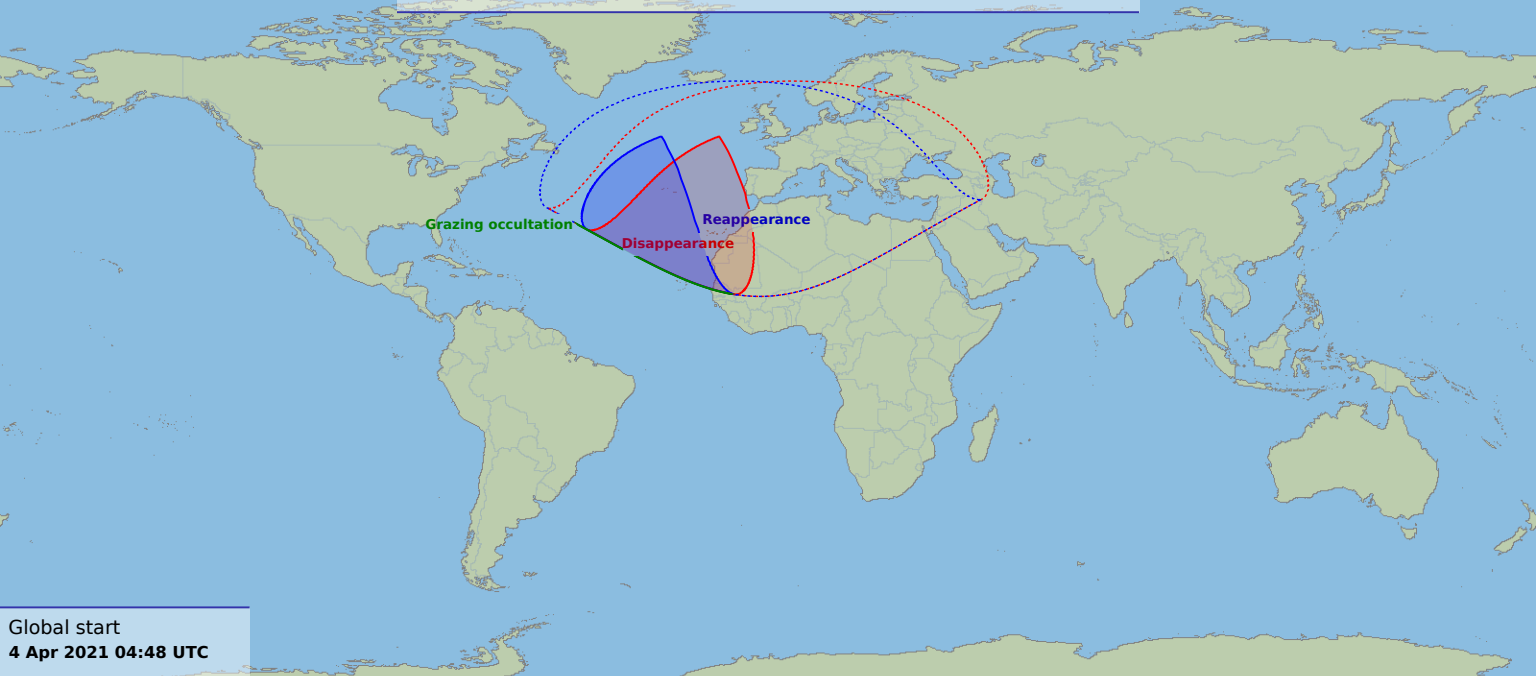

Visibility of the lunar occultation of Sigma Sagittarii on 4 Apr 2021

Global start
4 Apr 2021 04:48 UTC

Global end
4 Apr 2021 07:50 UTC