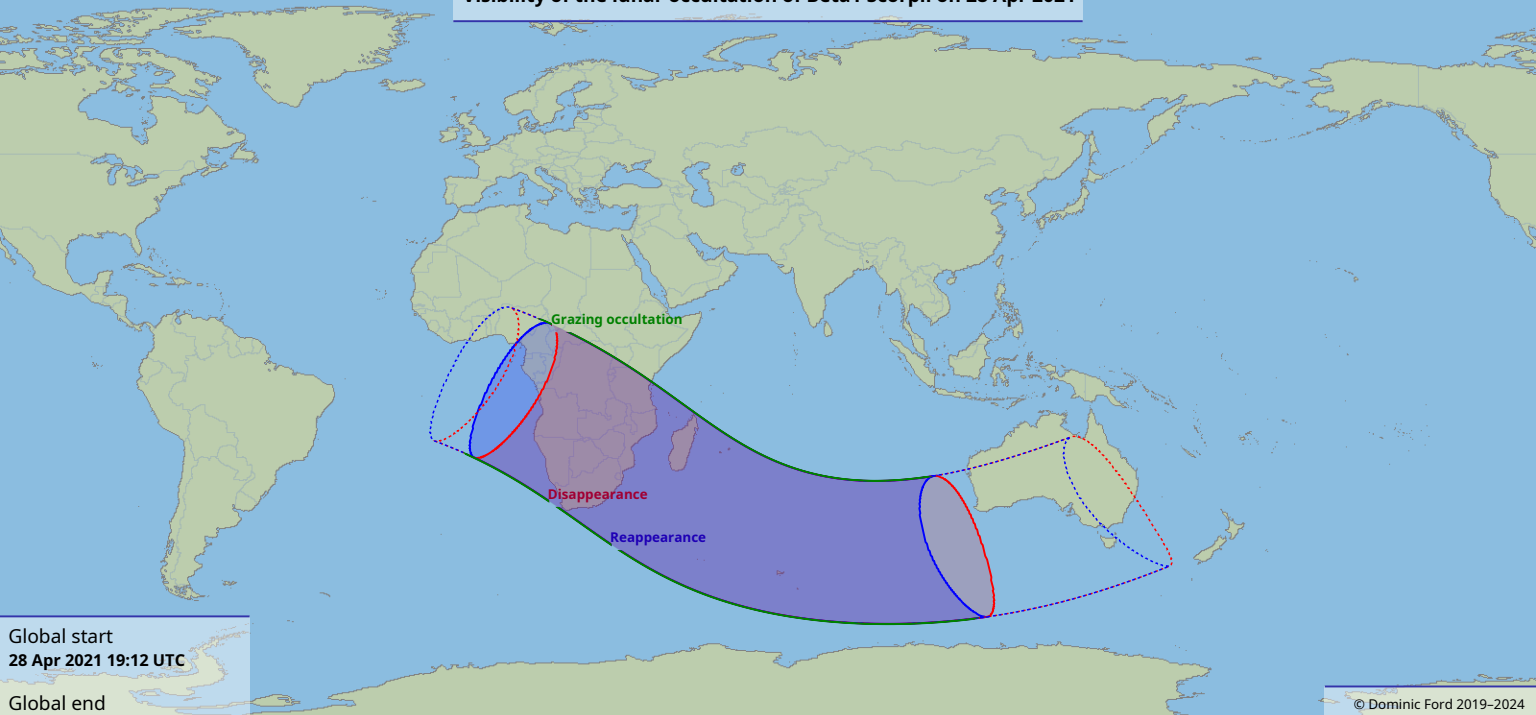

Visibility of the lunar occultation of Beta1 Scorpii on 28 Apr 2021

Global start
28 Apr 2021 19:12 UTC

Global end
28 Apr 2021 23:11 UTC