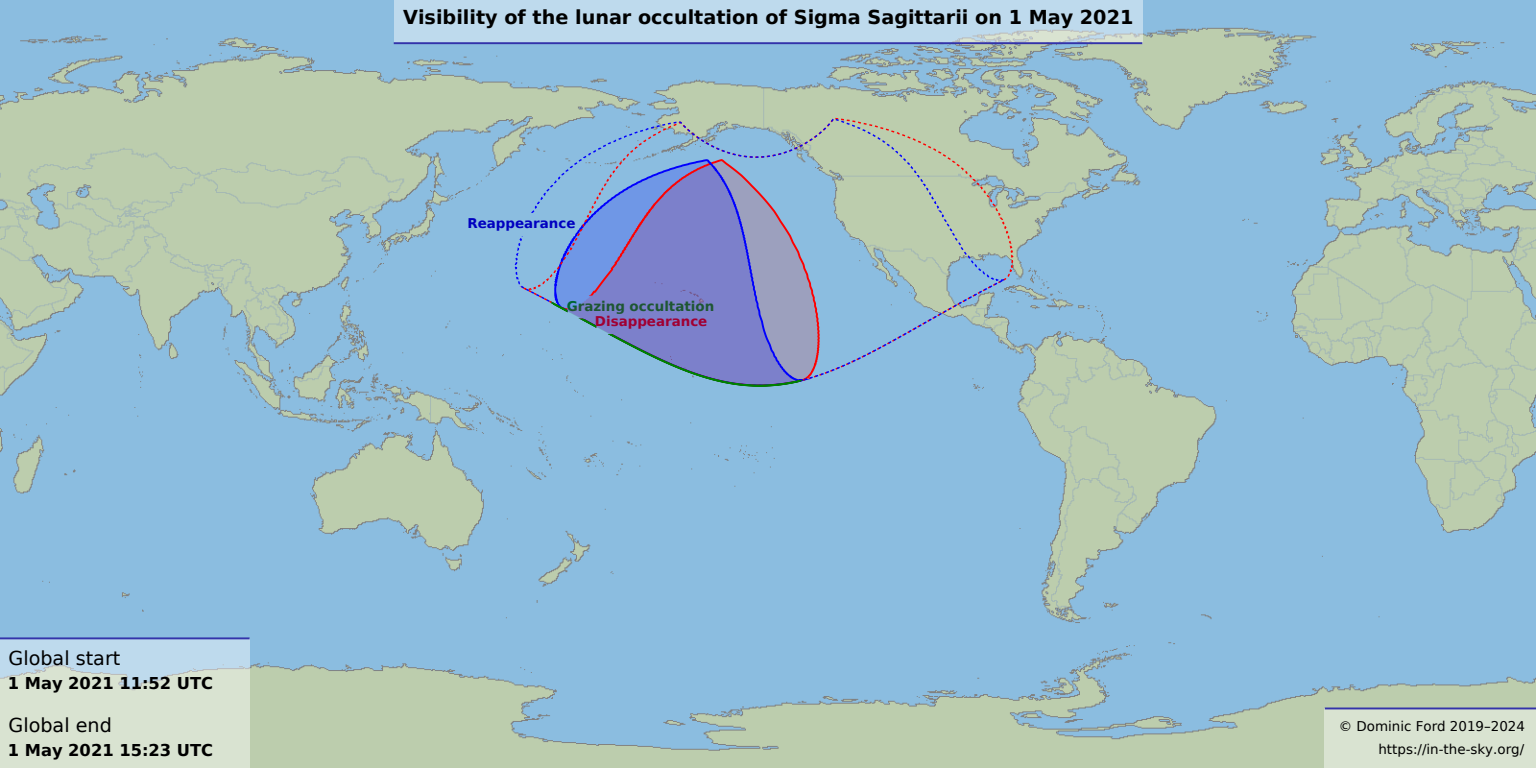

# Visibility of the lunar occultation of Sigma Sagittarii on 1 May 2021

Global start  
**1 May 2021 11:52 UTC**

Global end  
**1 May 2021 15:23 UTC**