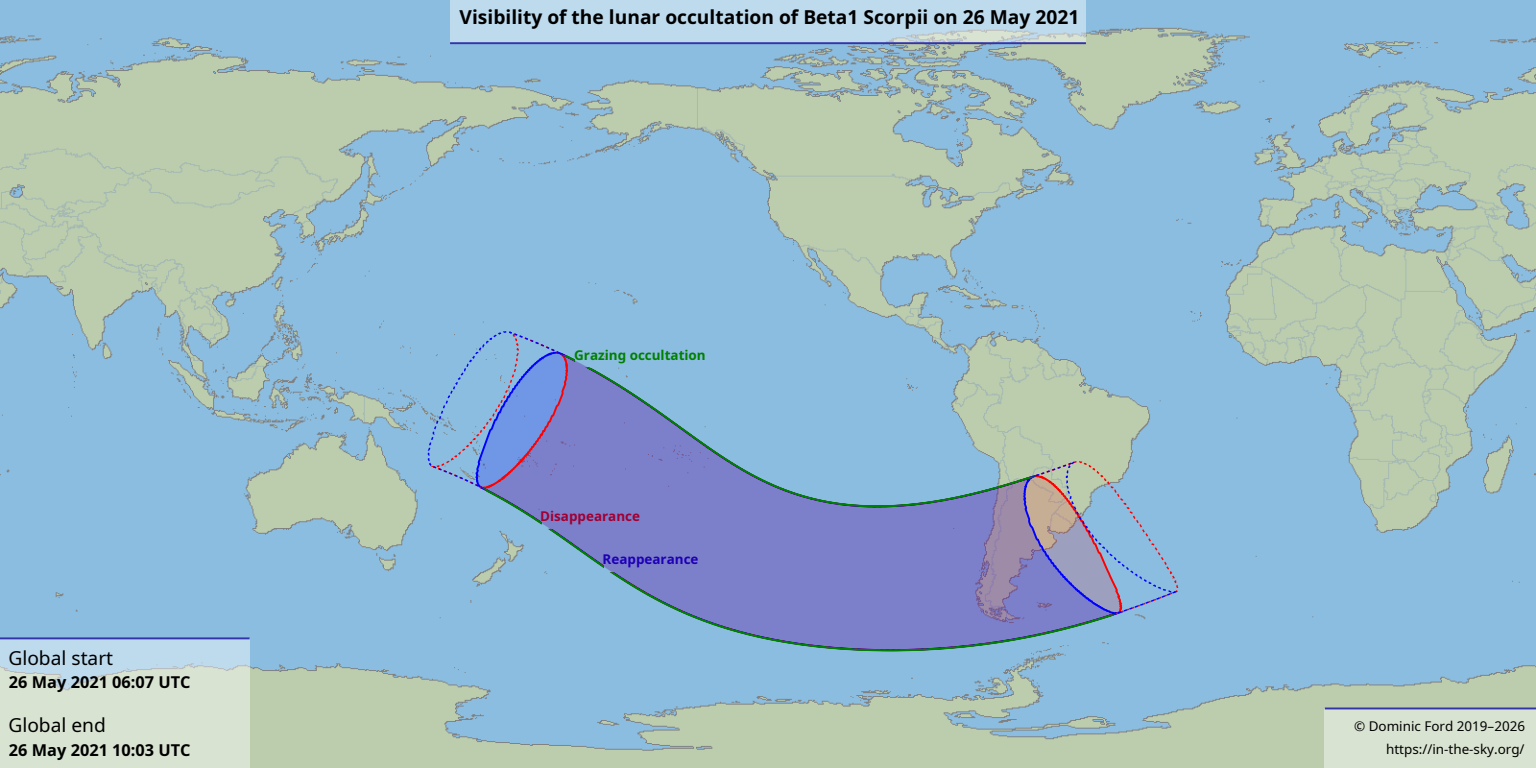

# Visibility of the lunar occultation of Beta1 Scorpii on 26 May 2021

Global start  
26 May 2021 06:07 UTC

Global end  
26 May 2021 10:03 UTC