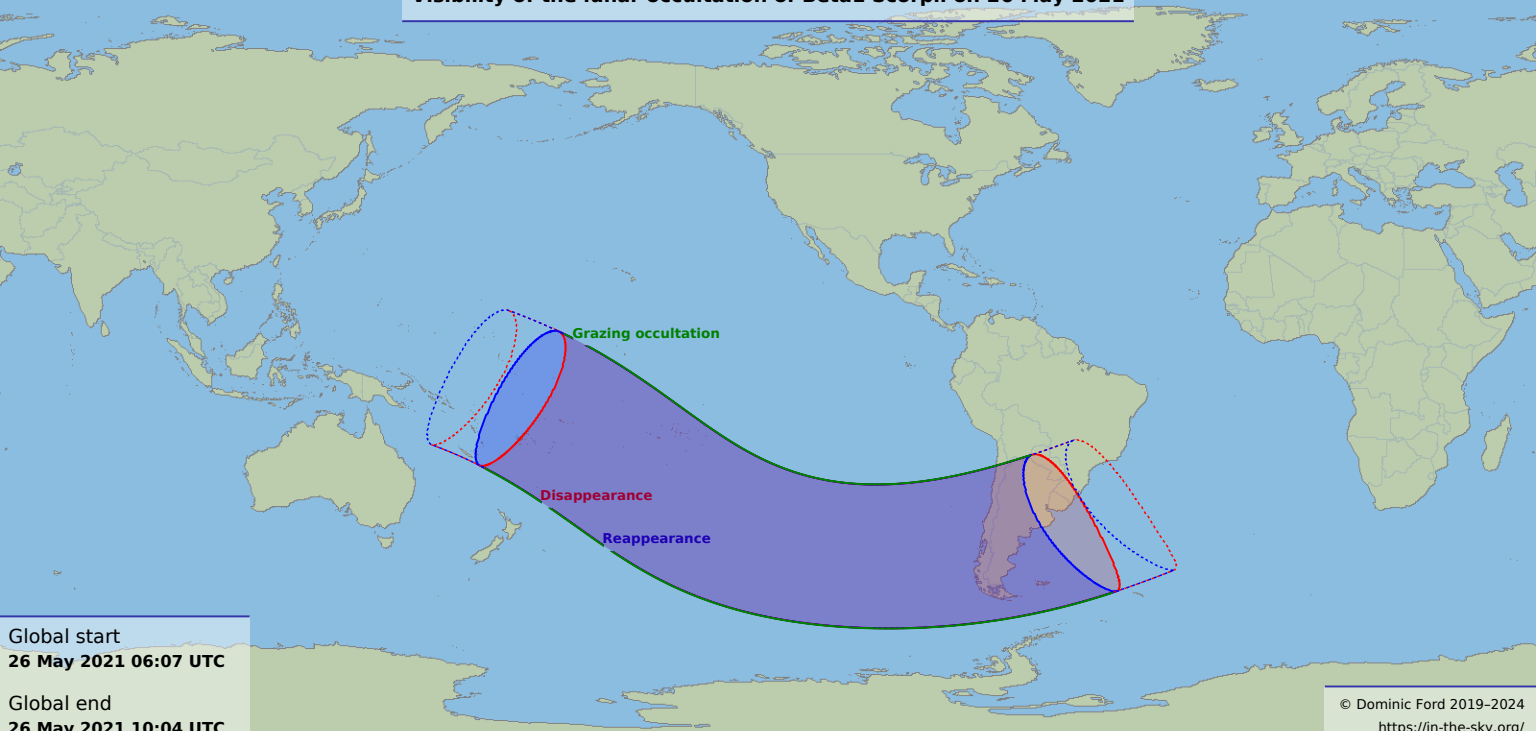

Visibility of the lunar occultation of Beta1 Scorpii on 26 May 2021

Global start
26 May 2021 06:07 UTC

Global end
26 May 2021 10:04 UTC