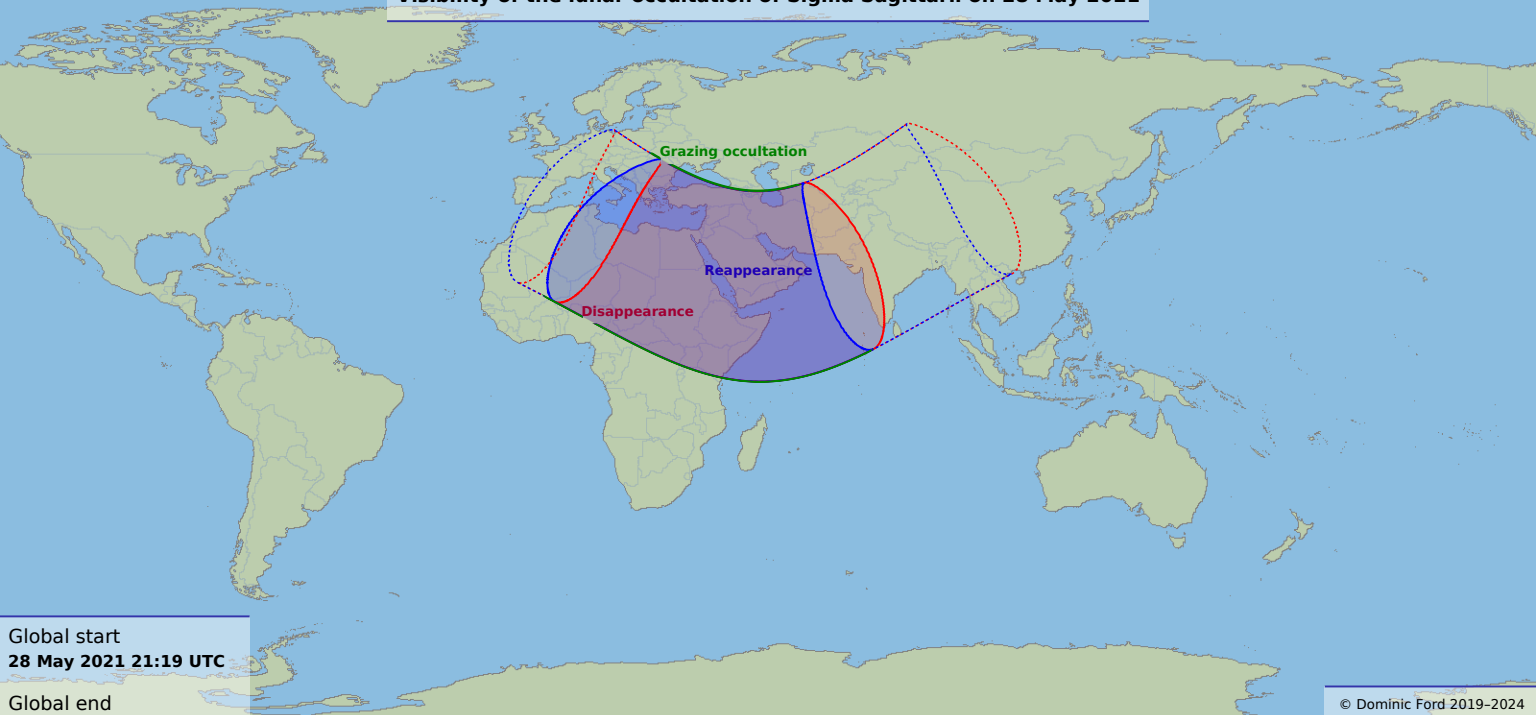

# Visibility of the lunar occultation of Sigma Sagittarii on 28 May 2021

Global start  
**28 May 2021 21:19 UTC**

Global end  
**29 May 2021 00:55 UTC**