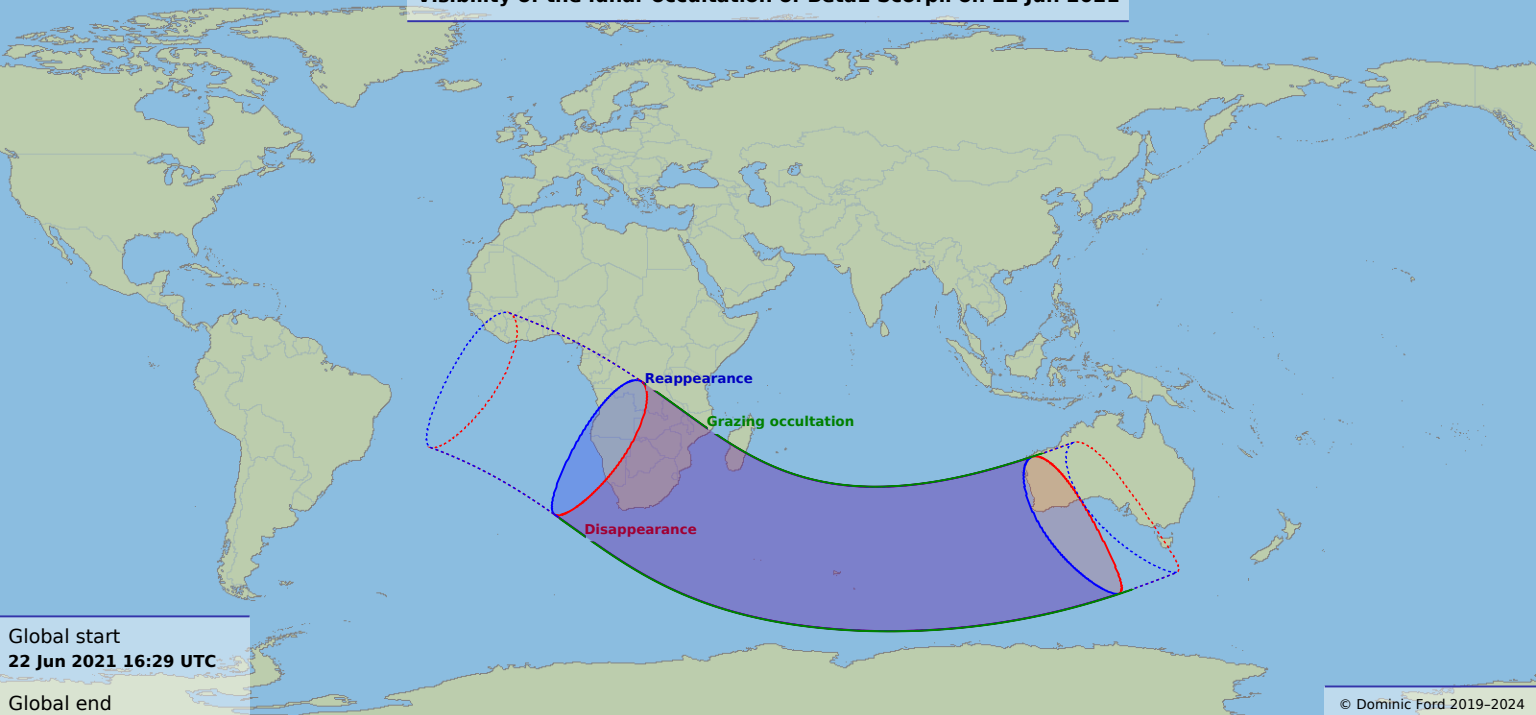

Visibility of the lunar occultation of Beta1 Scorpii on 22 Jun 2021

Global start
22 Jun 2021 16:29 UTC

Global end
22 Jun 2021 20:27 UTC