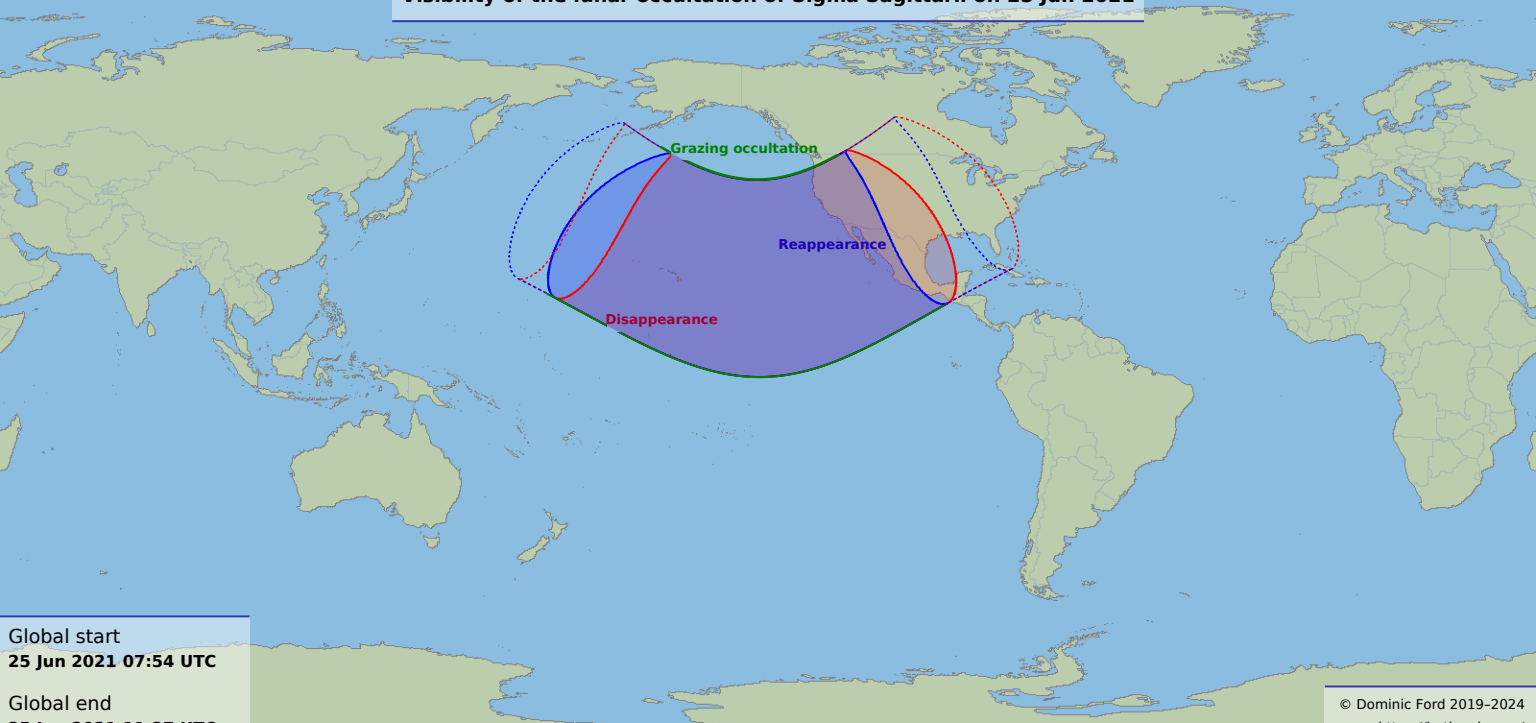

# Visibility of the lunar occultation of Sigma Sagittarii on 25 Jun 2021

Global start  
25 Jun 2021 07:54 UTC

Global end  
25 Jun 2021 11:27 UTC