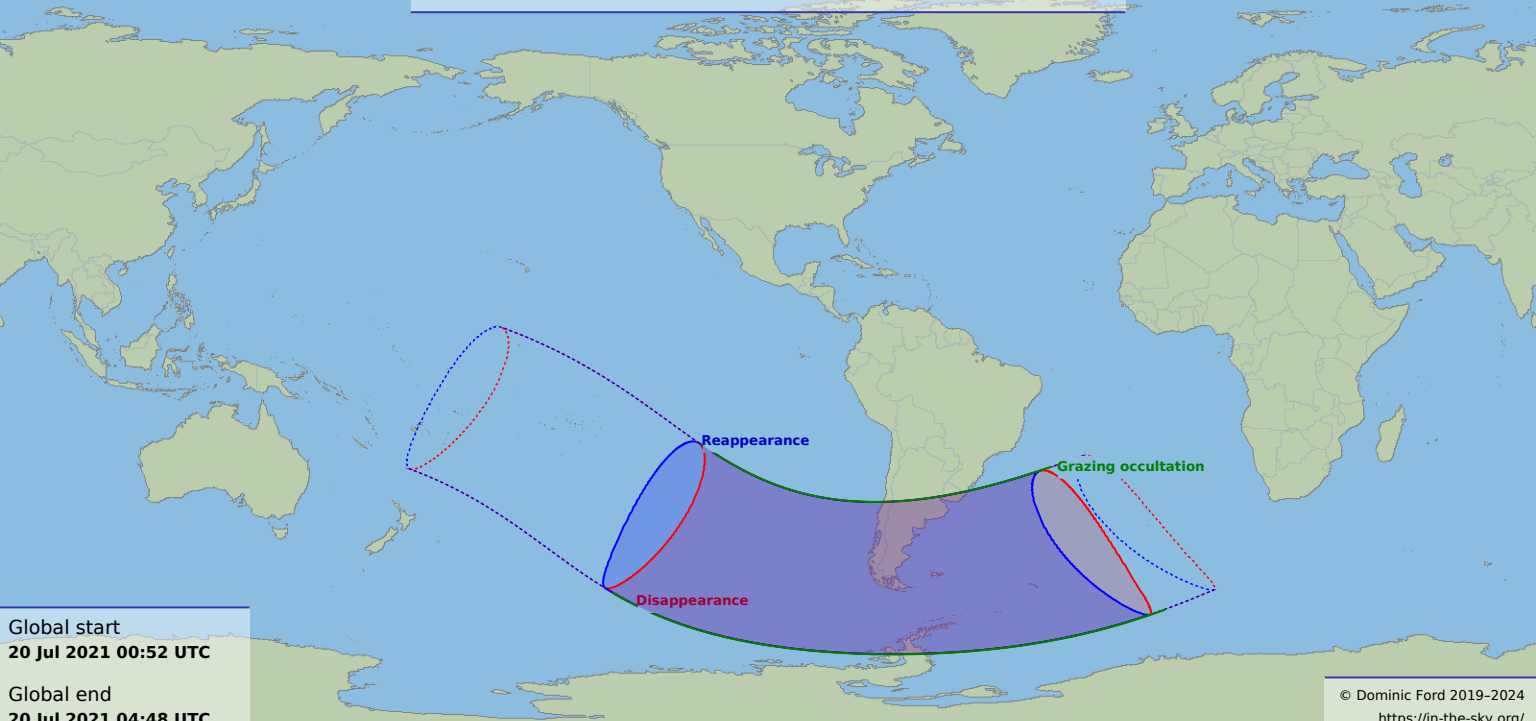

# Visibility of the lunar occultation of Beta1 Scorpii on 20 Jul 2021

Global start  
20 Jul 2021 00:52 UTC

Global end  
20 Jul 2021 04:48 UTC