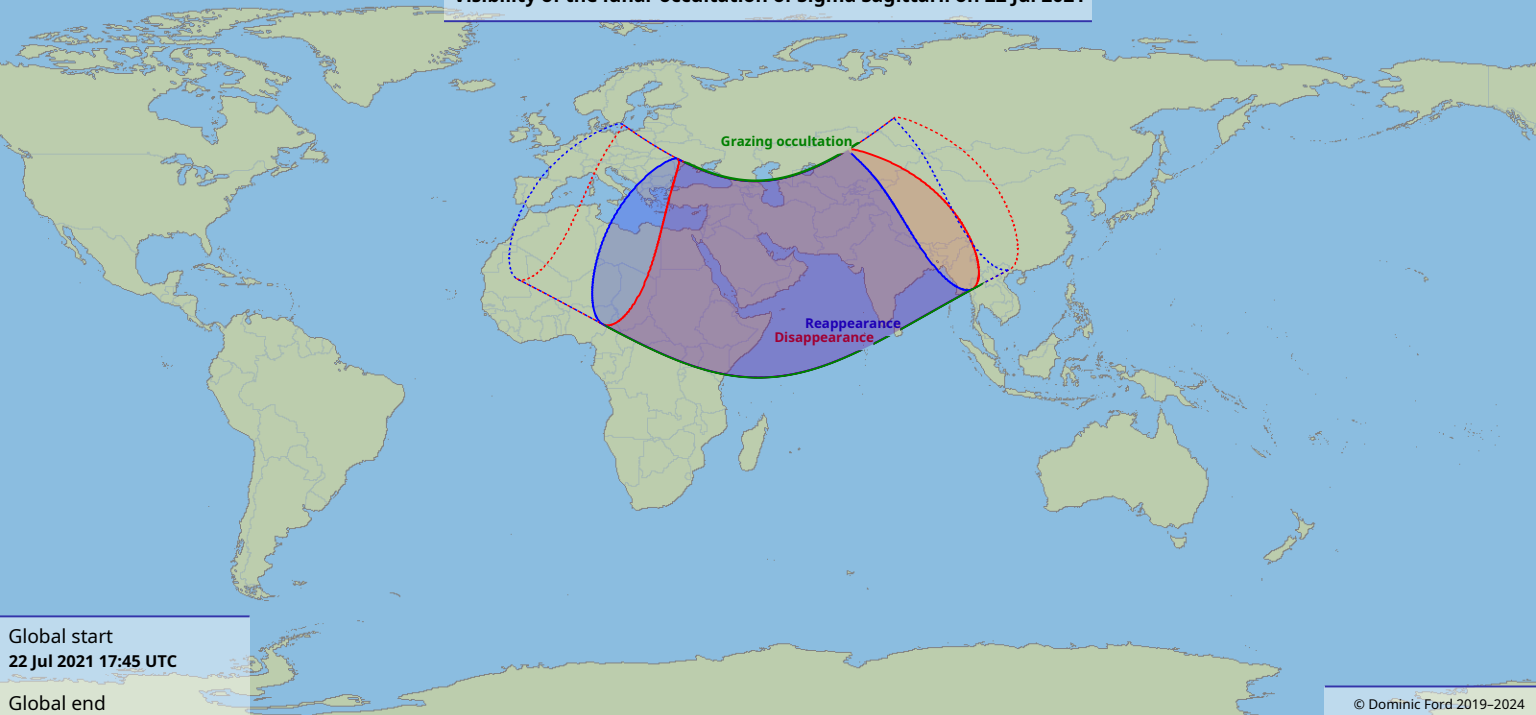

Visibility of the lunar occultation of Sigma Sagittarii on 22 Jul 2021

Global start
22 Jul 2021 17:45 UTC

Global end
22 Jul 2021 21:20 UTC