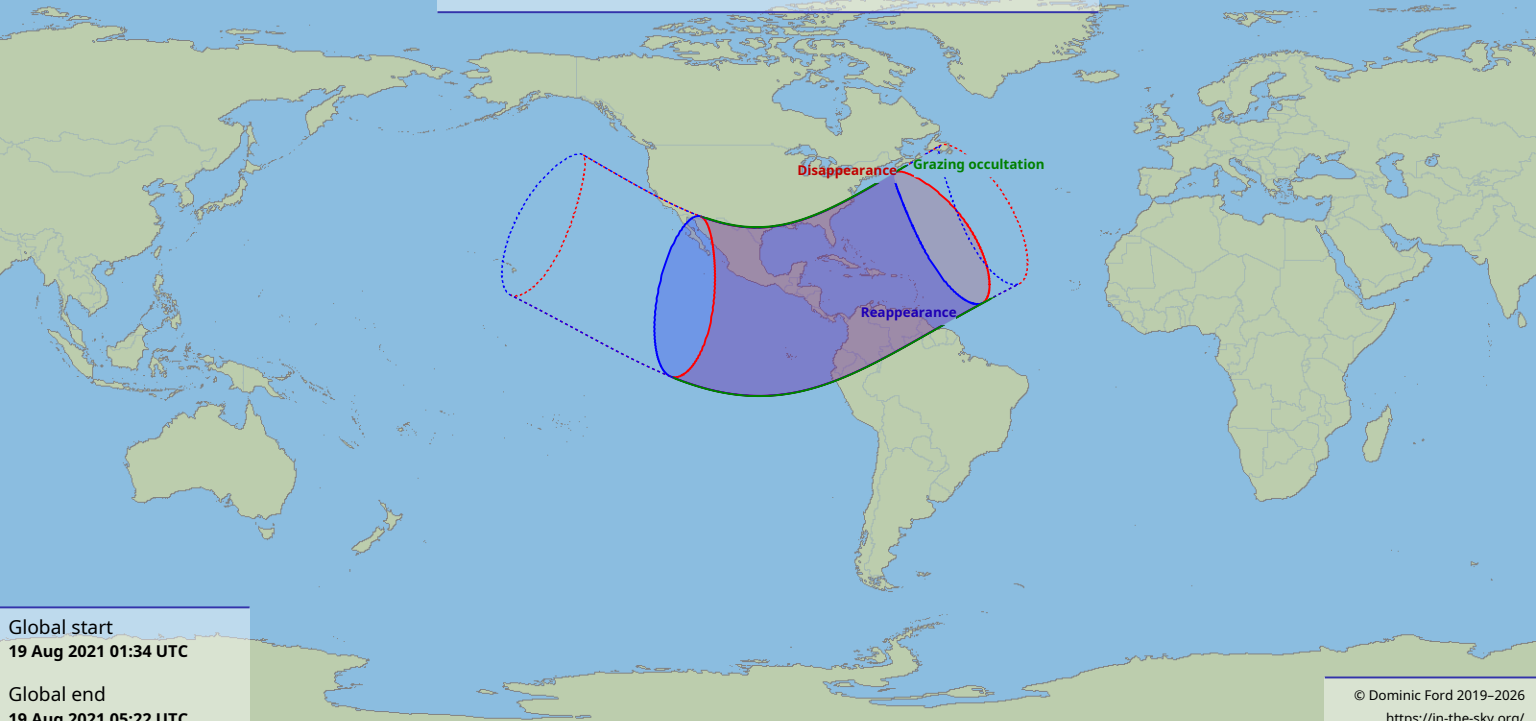

Visibility of the lunar occultation of Sigma Sagittarii on 19 Aug 2021

Global start
19 Aug 2021 01:34 UTC

Global end
19 Aug 2021 05:22 UTC