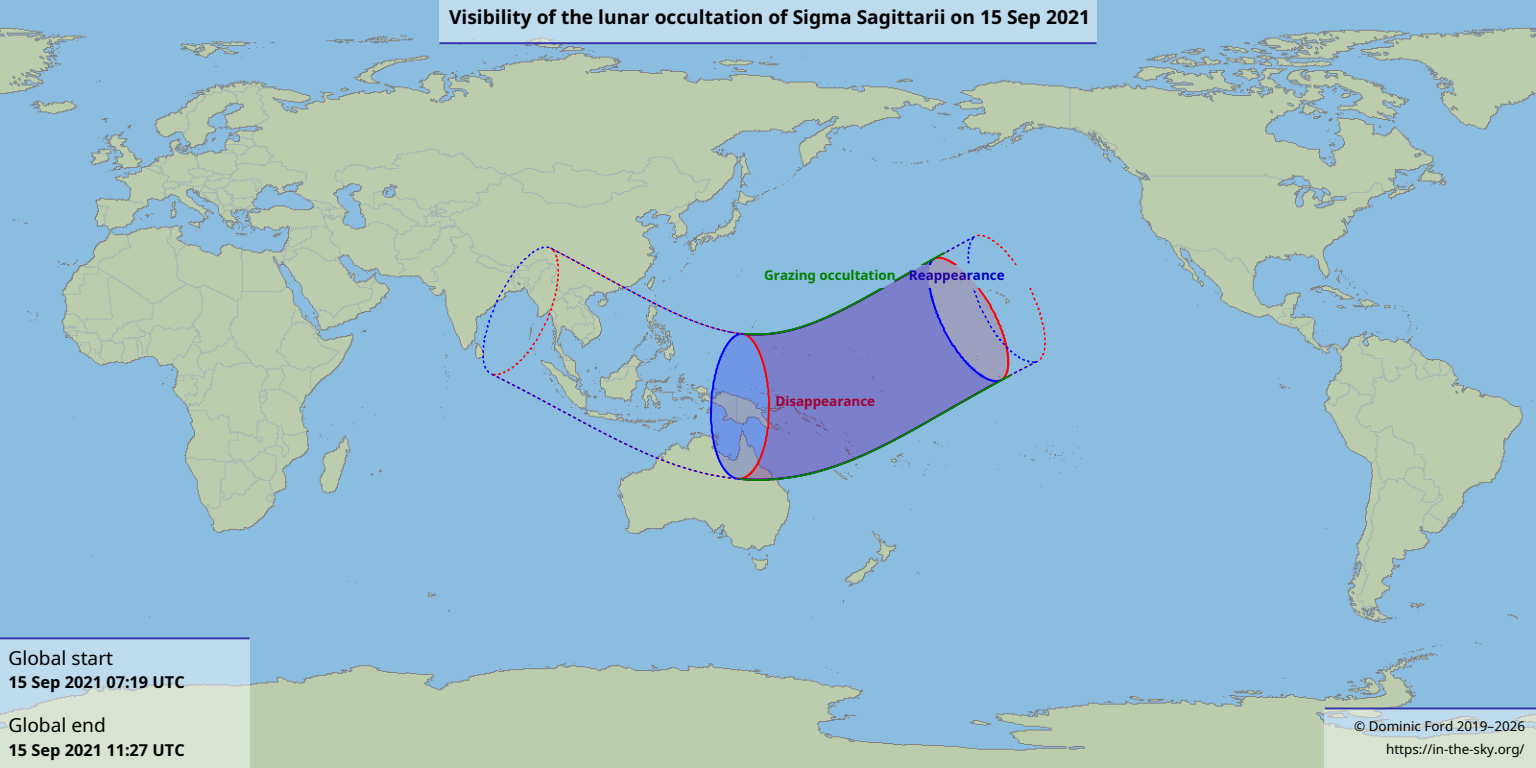

Visibility of the lunar occultation of Sigma Sagittarii on 15 Sep 2021

Global start
15 Sep 2021 07:19 UTC

Global end
15 Sep 2021 11:27 UTC