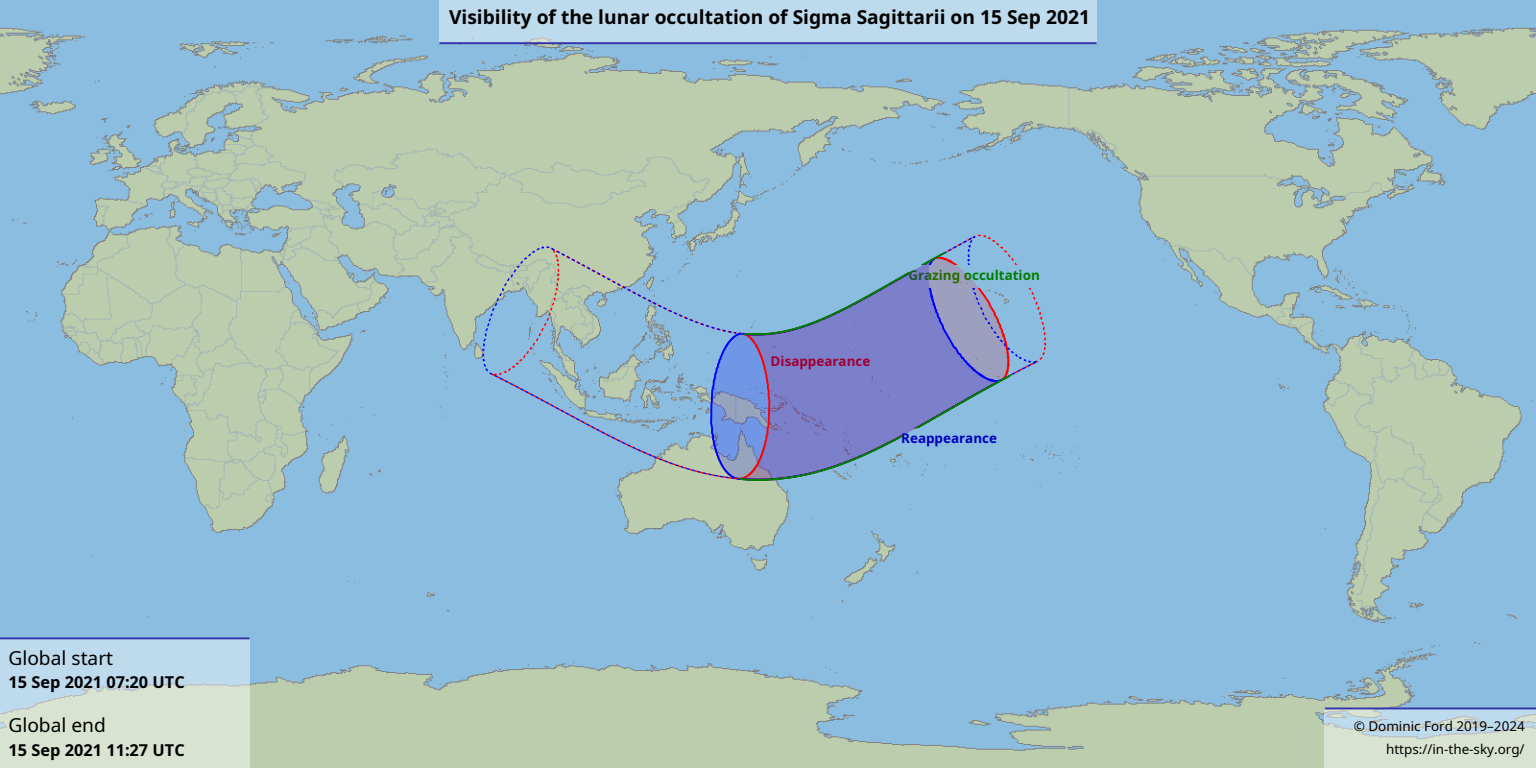

Visibility of the lunar occultation of Sigma Sagittarii on 15 Sep 2021

Global start
15 Sep 2021 07:20 UTC

Global end
15 Sep 2021 11:27 UTC