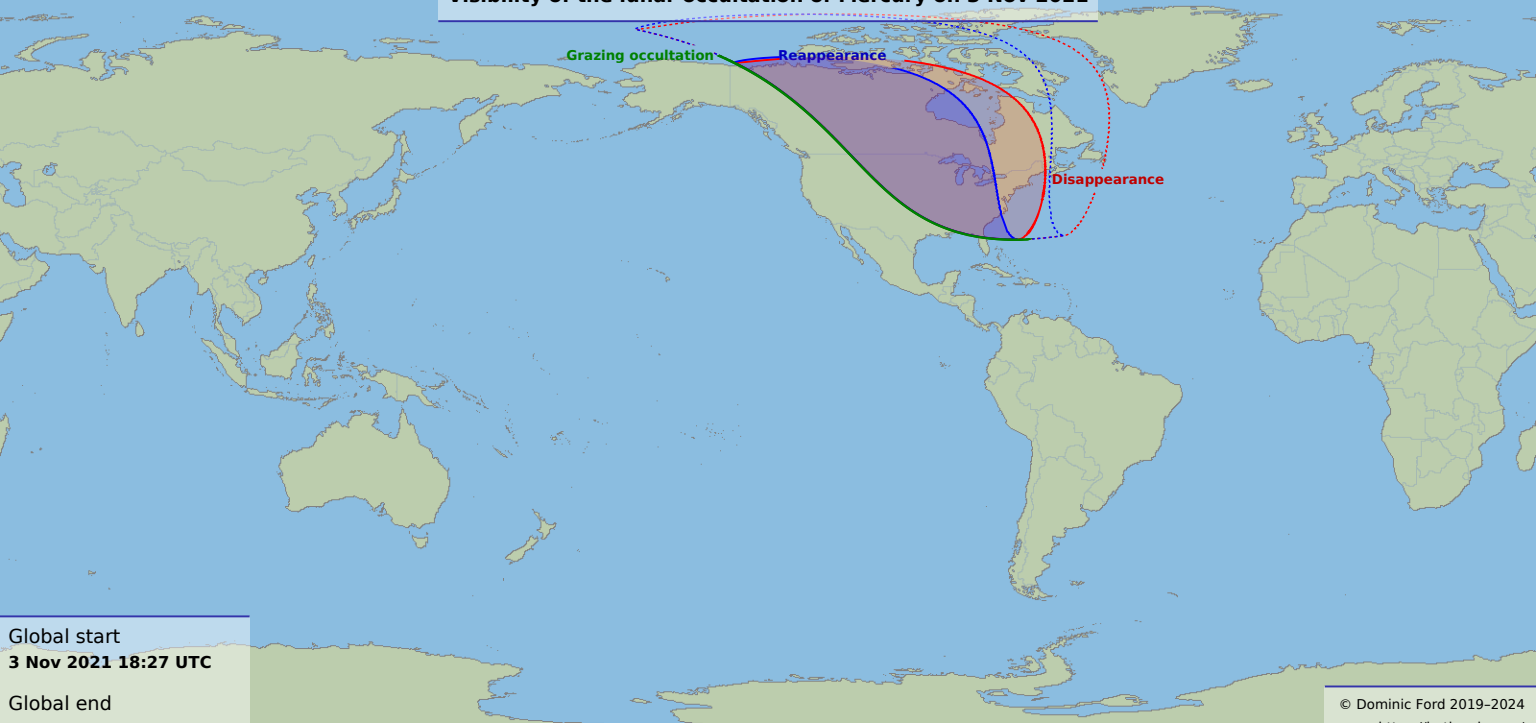

Visibility of the lunar occultation of Mercury on 3 Nov 2021

Global start
3 Nov 2021 18:27 UTC

Global end
3 Nov 2021 20:47 UTC